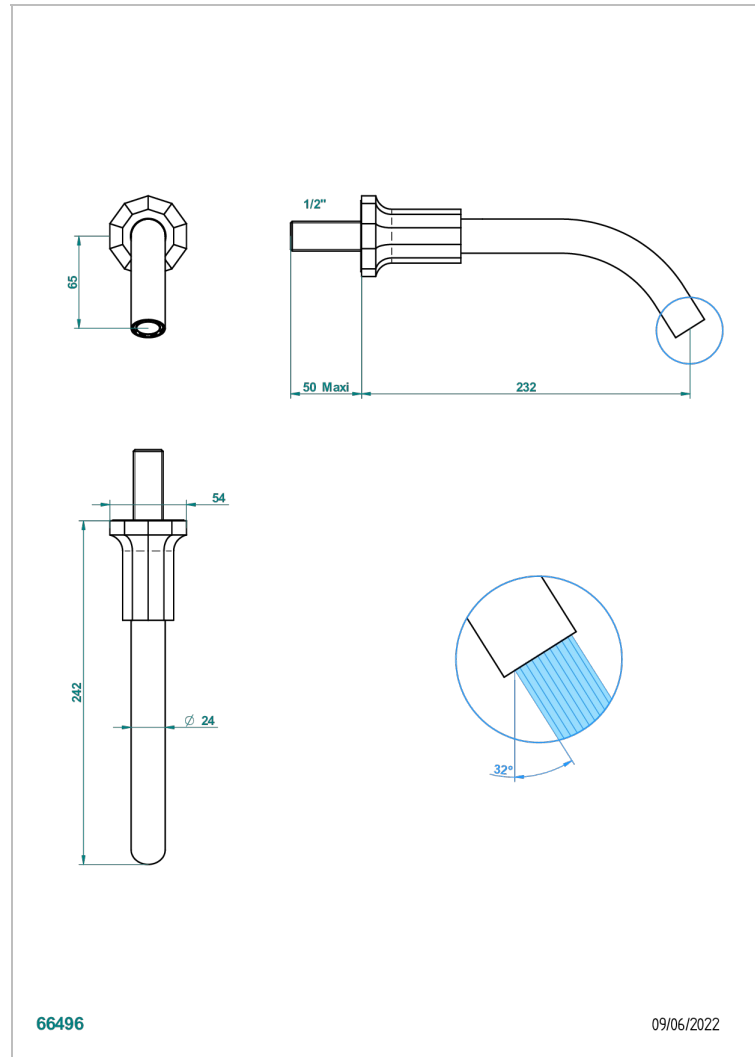

# LES ONDES WITH LEVER

G8B-22GAB

Wall mounted basin, goliath spout, 1/2" , without T junction

THG<sup>®</sup>  
PARIS

## CHARACTERISTIC

- Les Ondes with lever
- Wall mounted basin, goliath spout, 1/2" , without T junction

## RELATED SKU'S

- Ref. G00-309/B Free-flow basin waste with grid
- Ref. G00-309/S Bottle Trap only for waste
- Ref. G00-316 Click waste
- Ref. G00-308T Adjustable bottle trap, mini 45 mm - maxi 90 mm with 300 mm overflow pipe