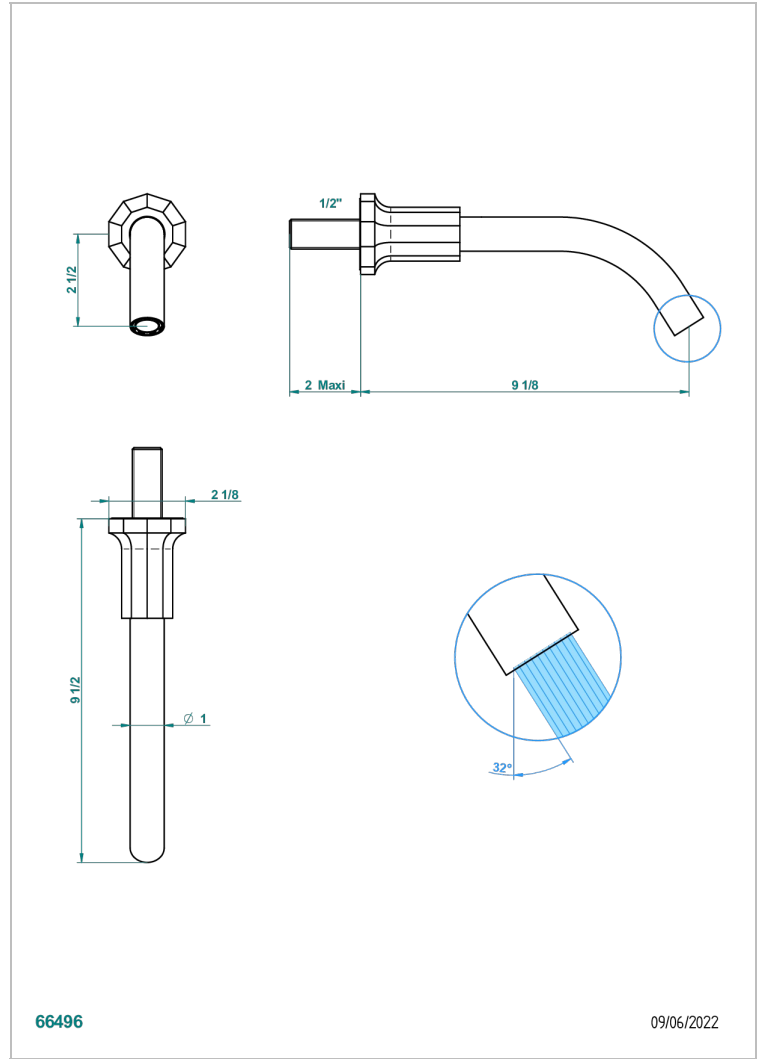

# LES ONDES WITH LEVER

G8B-22GAB

Wall mounted basin, goliath spout, 1/2" , without T junction

THG<sup>®</sup>  
PARIS

## CARACTERÍSTICAS

- Les Ondes with lever
- Wall mounted basin, goliath spout, 1/2" , without T junction

## PRODUCTOS RELACIONADOS

- Ref. G00-309/B Vaciador de flujo libre con rejilla para el lavabo
- Ref. G00-309/S Sifón moderno
- Ref. G00-316 Vaciador para lavabo sistema clic-clac
- Ref. G00-308T Adjustable bottle trap, mini 45 mm - maxi 90 mm with 300 mm overflow pipe