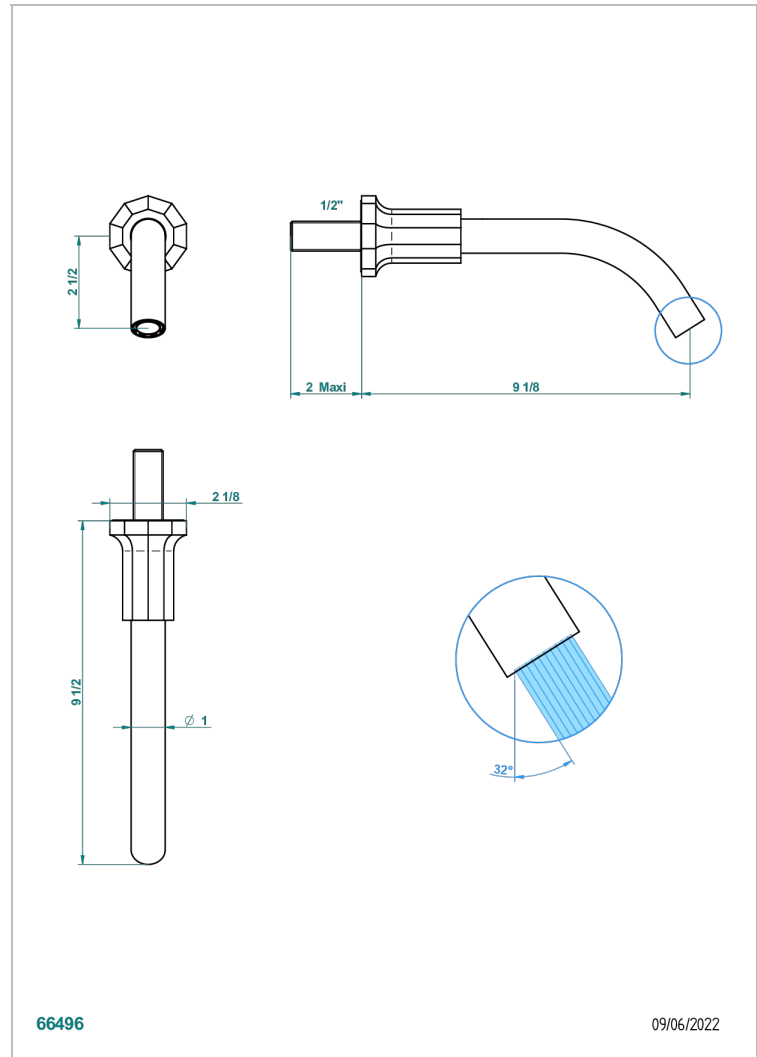

# LES ONDES WITH LEVER

G8B-22GAB

Wall mounted basin, goliath spout, 1/2" , without T junction

THG<sup>®</sup>  
PARIS

## CHARACTERISTIC

- Les Ondes with lever
- Wall mounted basin, goliath spout, 1/2" , without T junction

## RELATED SKU'S

- Ref. G00-309/B Free-flow basin waste with grid
- Ref. G00-309/S Bottle Trap only for waste
- Ref. G00-316 Click waste
- Ref. G00-308T Adjustable bottle trap, mini 45 mm - maxi 90 mm with 300 mm overflow pipe