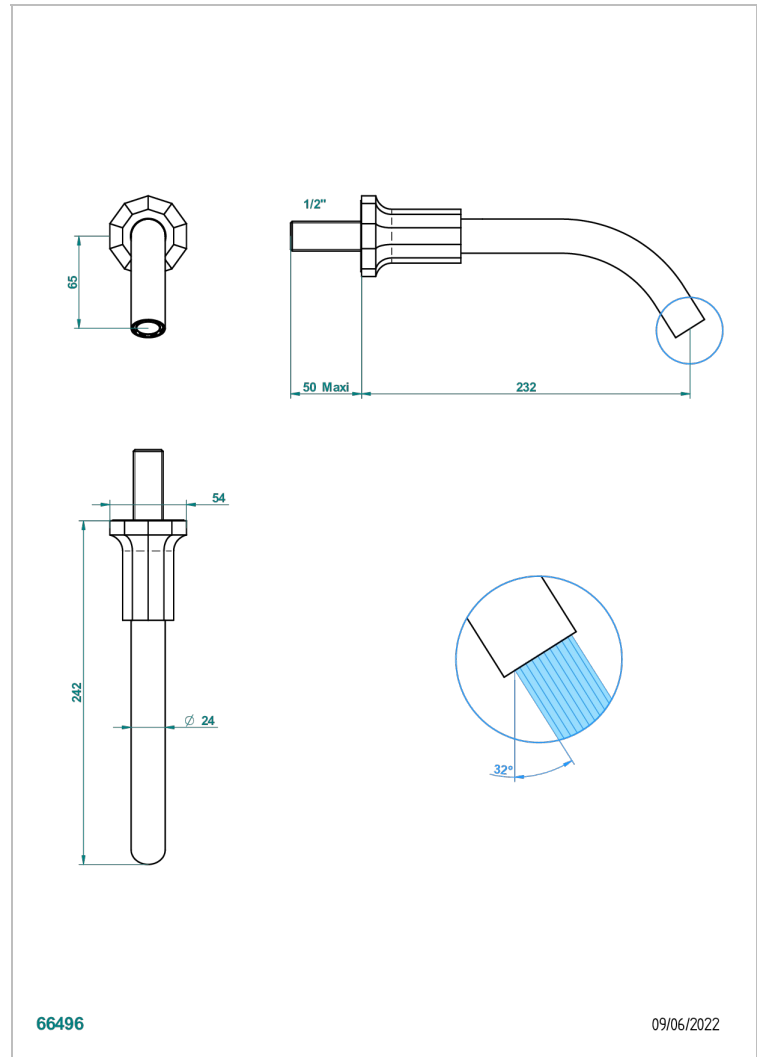

# LES ONDES WITH LEVER

G8B-22GAB

Wall mounted basin, goliath spout, 1/2" , without T junction

THG<sup>®</sup>  
PARIS

## CARACTERÍSTICAS

- Les Ondes with lever
- Wall mounted basin, goliath spout, 1/2" , without T junction

## PRODUCTOS RELACIONADOS

- Ref. G00-309/B Vaciador de flujo libre con rejilla para el lavabo
- Ref. G00-309/S Sifón moderno
- Ref. G00-316 Vaciador para lavabo sistema clic-clac
- Ref. G00-308T Adjustable bottle trap, mini 45 mm - maxi 90 mm with 300 mm overflow pipe