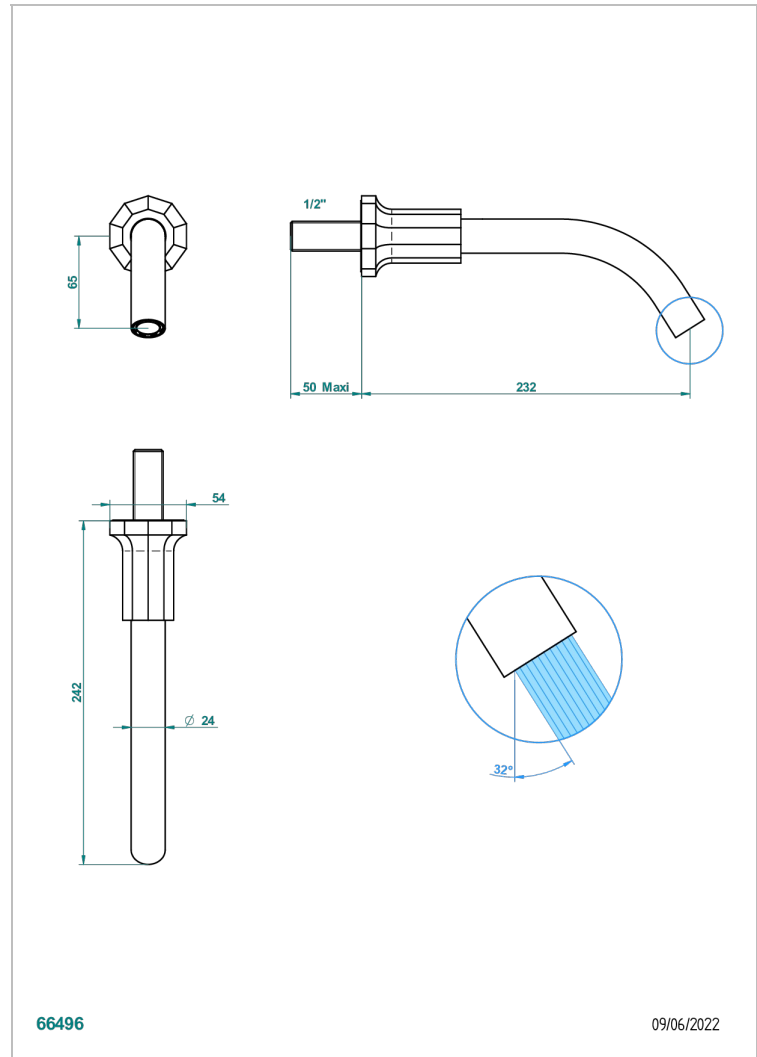

LES ONDES WITH LEVER

G8B-22GAB

Wall mounted basin, goliath spout, 1/2" , without T junction

THG[®]
PARIS

CHARACTERISTIC

- Les Ondes with lever
- Wall mounted basin, goliath spout, 1/2" , without T junction

TECHNICAL SPECS

- Recommandé : 3 bars (max. 5 bars) - Advised : 43,5 psi (max. 72 psi)
- 8,3 l/min à 3 bars (2.2 gpm at 43.5 psi)

RELATED SKU'S

- Ref. G00-309/B Free-flow basin waste with grid
- Ref. G00-309/S Bottle Trap only for waste
- Ref. G00-316 Click waste
- Ref. G00-308T Adjustable bottle trap, mini 45 mm - maxi 90 mm with 300 mm overflow pipe