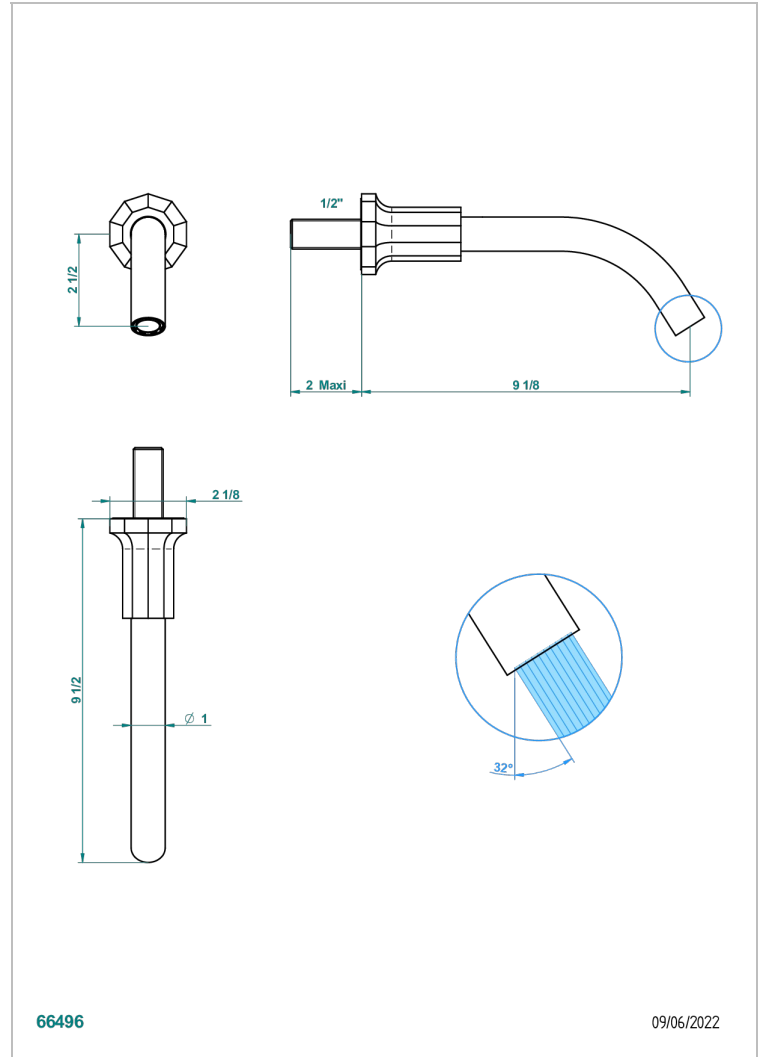

# LES ONDES WITH LEVER

G8B-22GAB

Wall mounted basin, goliath spout, 1/2" , without T junction

THG<sup>®</sup>  
PARIS

66496

09/06/2022

## CHARACTERISTIC

- Les Ondes with lever
- Wall mounted basin, goliath spout, 1/2" , without T junction

## RELATED SKU'S

- Ref. G00-309/B Free-flow basin waste with grid
- Ref. G00-309/S Bottle Trap only for waste
- Ref. G00-316 Click waste
- Ref. G00-308T Adjustable bottle trap, mini 45 mm - maxi 90 mm with 300 mm overflow pipe