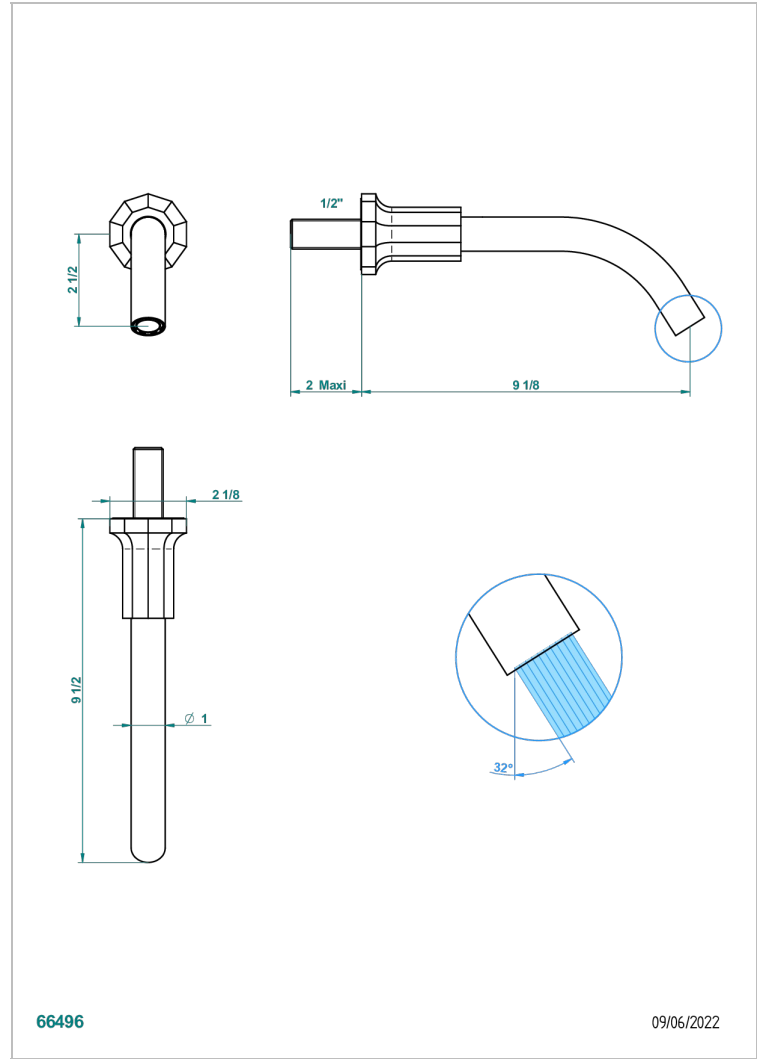

# LES ONDES

G8A-22GAB

Wall mounted basin, goliath spout, 1/2" , without T junction

THG<sup>®</sup>  
PARIS

## CHARACTERISTIC

- Les Ondes
- Wall mounted basin, goliath spout, 1/2" , without T junction