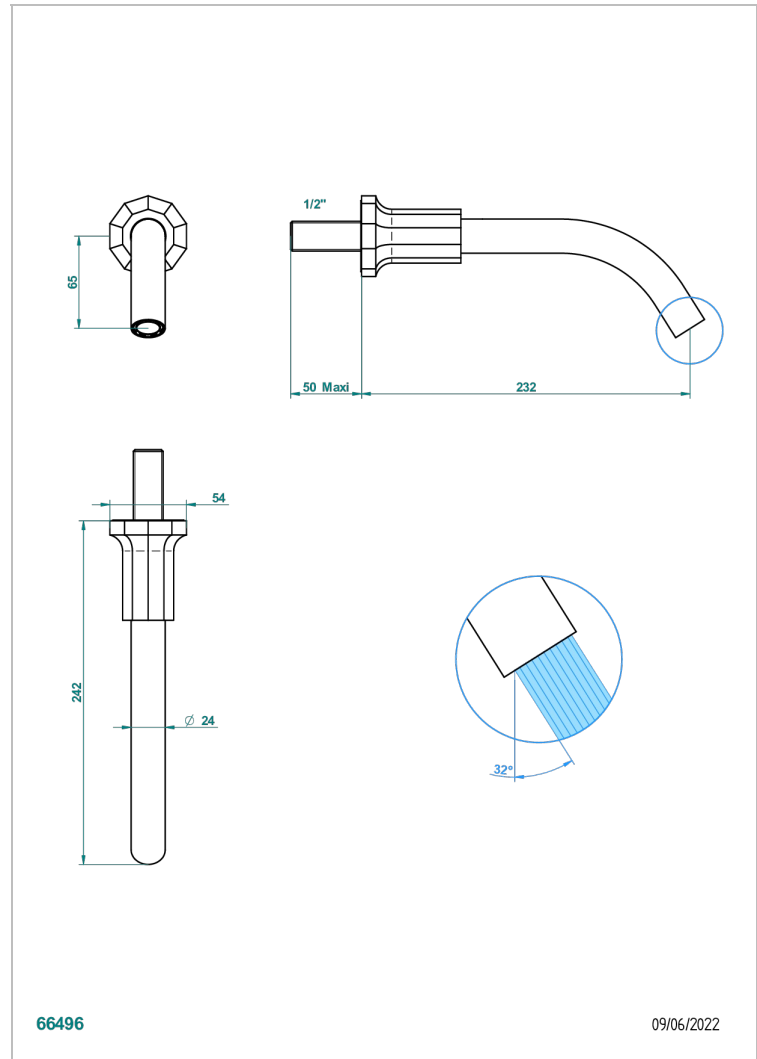

# LES ONDES

G8A-22GAB

Wall mounted basin, goliath spout, 1/2" , without T junction

THG<sup>®</sup>  
PARIS

## CHARACTERISTIC

- Les Ondes
- Wall mounted basin, goliath spout, 1/2" , without T junction

## RELATED SKU'S

- Ref. G00-309/B Free-flow basin waste with grid
- Ref. G00-309/S Bottle Trap only for waste
- Ref. G00-316 Click waste
- Ref. G00-308T Adjustable bottle trap, mini 45 mm - maxi 90 mm with 300 mm overflow pipe