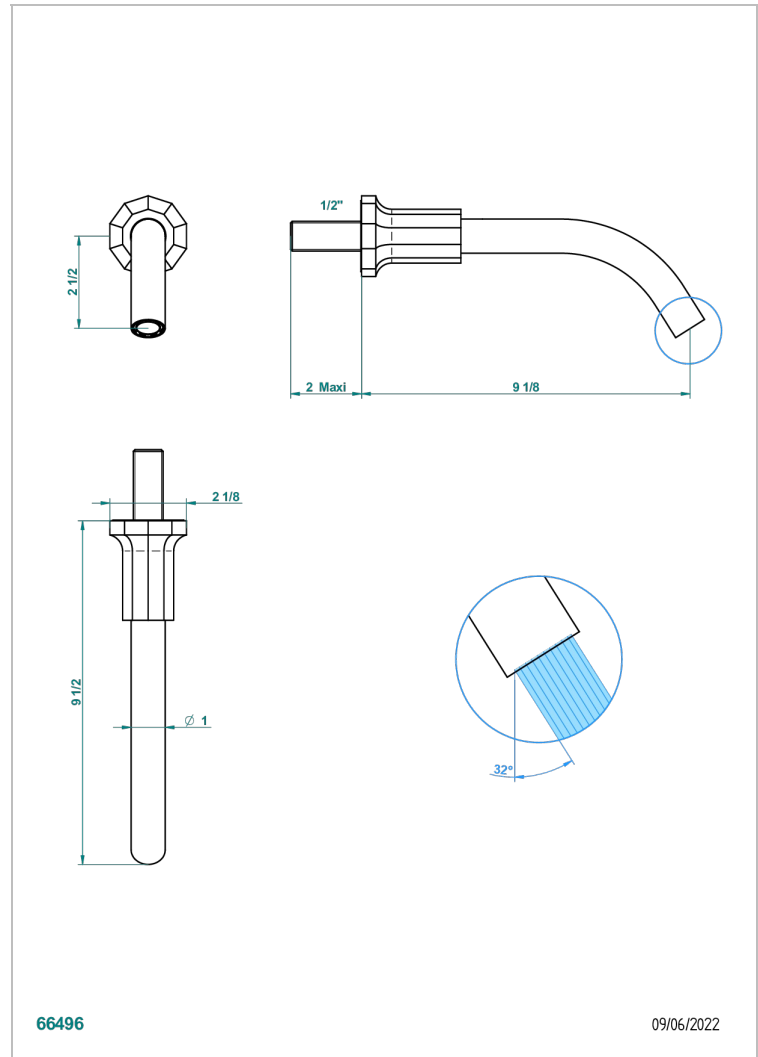

LES ONDES

G8A-22GAB

Wall mounted basin, goliath spout, 1/2" , without T junction

THG[®]
PARIS

CHARACTERISTIC

- Les Ondes
- Wall mounted basin, goliath spout, 1/2" , without T junction

TECHNICAL SPECS

- Recommandé : 3 bars (max. 5 bars) - Advised : 43,5 psi (max. 72 psi)
- 8,3 l/min à 3 bars (2.2 gpm at 43.5 psi)

RELATED SKU'S

- Ref. G00-309/B Free-flow basin waste with grid
- Ref. G00-309/S Bottle Trap only for waste
- Ref. G00-316 Click waste
- Ref. G00-308T Adjustable bottle trap, mini 45 mm - maxi 90 mm with 300 mm overflow pipe