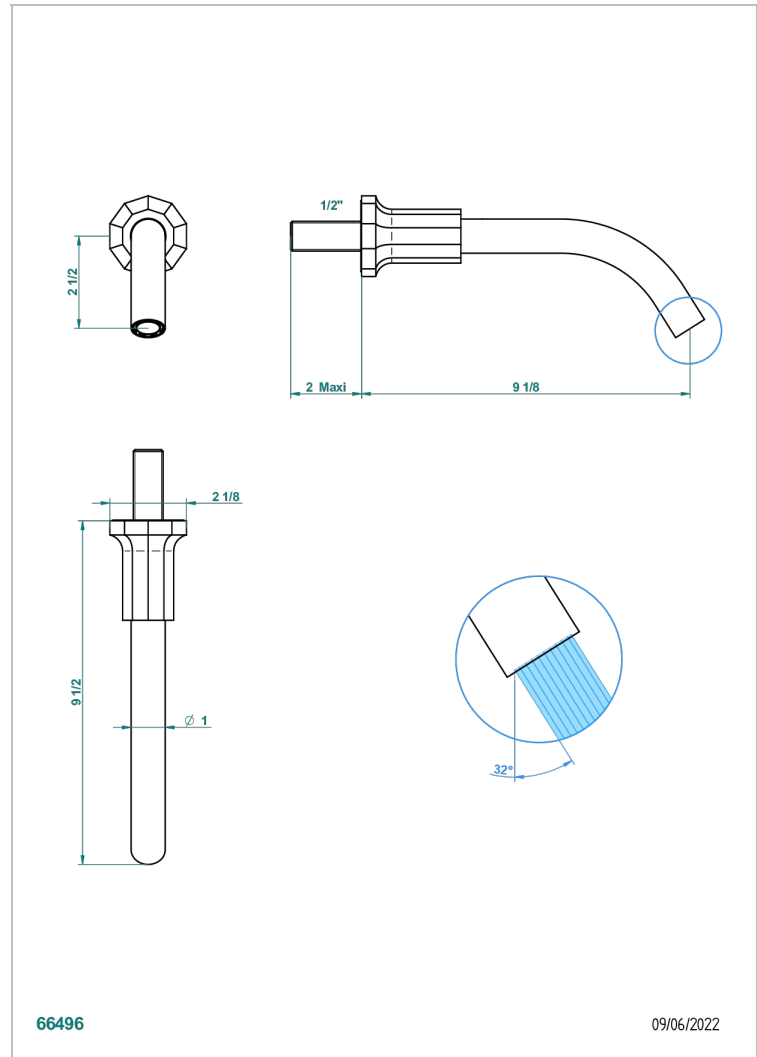

LES ONDES

G8A-22GAB

Wall mounted basin, goliath spout, 1/2" , without T junction

THG[®]
PARIS

CHARACTERISTIC

- Les Ondes
- Wall mounted basin, goliath spout, 1/2" , without T junction

TECHNICAL SPECS

- Recommandé : 3 bars (max. 5 bars) - Advised : 43,5 psi (max. 72 psi)
- 8,3 l/min à 3 bars (2.2 gpm at 43.5 psi)

RELATED SKU'S

- Ref. G00-309/B Free-flow basin waste with grid
- Ref. G00-309/S Bottle Trap only for waste
- Ref. G00-316 Click waste
- Ref. G00-308T Adjustable bottle trap, mini 45 mm - maxi 90 mm with 300 mm overflow pipe