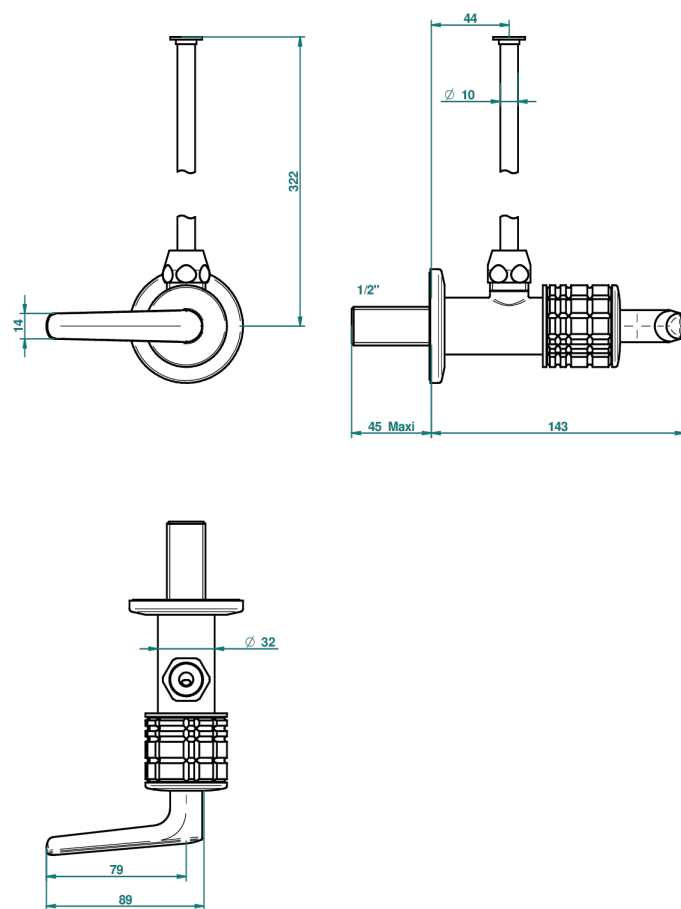

SYSTEM CRYSTAL WITH LEVER

G9K-181/S

1/2" stylised adjustable stop cock with 30 cm tube

66495

30/03/2018

CHARACTERISTIC

- System Crystal with lever
- 1/2" stylised adjustable stop cock with 30 cm tube

AVAILABLE FINITIONS