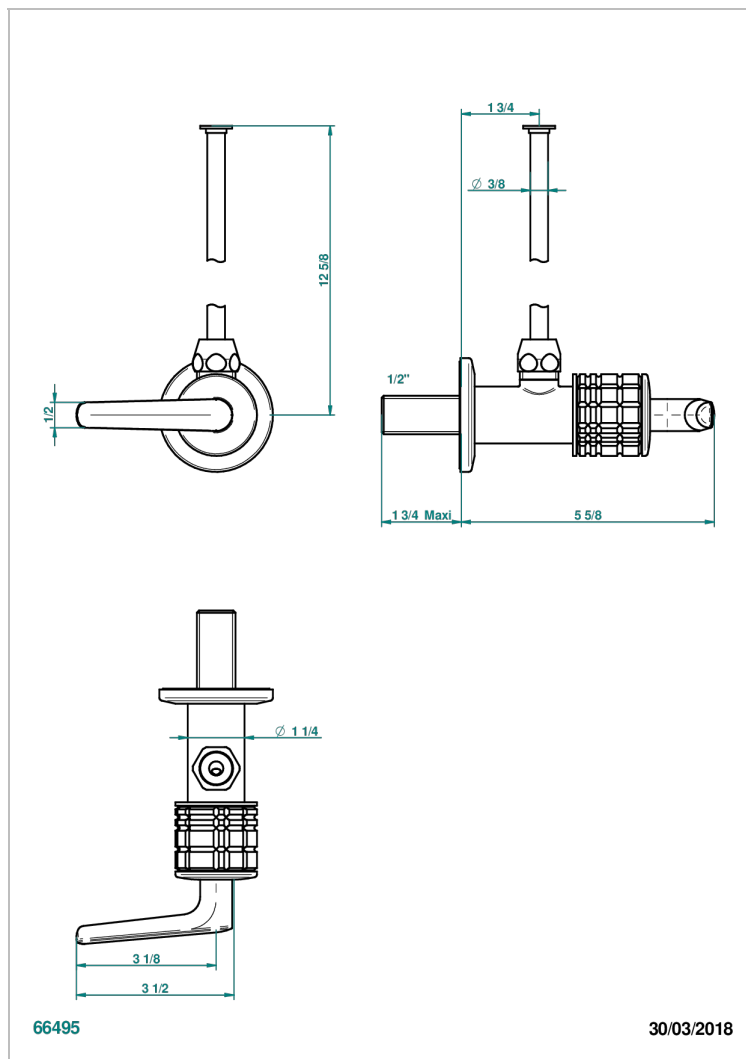

SYSTEM CRYSTAL WITH LEVER

G9K-181/S

1/2" stylised adjustable stop cock with 30 cm tube

CHARACTERISTIC

- System Crystal with lever
- 1/2" stylised adjustable stop cock with 30 cm tube

AVAILABLE FINITIONS

Antique nickel - H28
Black ceram - D30
Blush PVD - H62
Brass color PVD - H49
Brown bronze color PVD - F33
Gold color PVD - H52

Nickel color PVD - H55
Polished chrome (color finish) - A02
Polished gold (color finish) - F01
Polished nickel - B01
Soft gold - F30
Soft matt gold - F31

Umber PVD - H66
Varnished matt antique red copper
(color finish) - H07