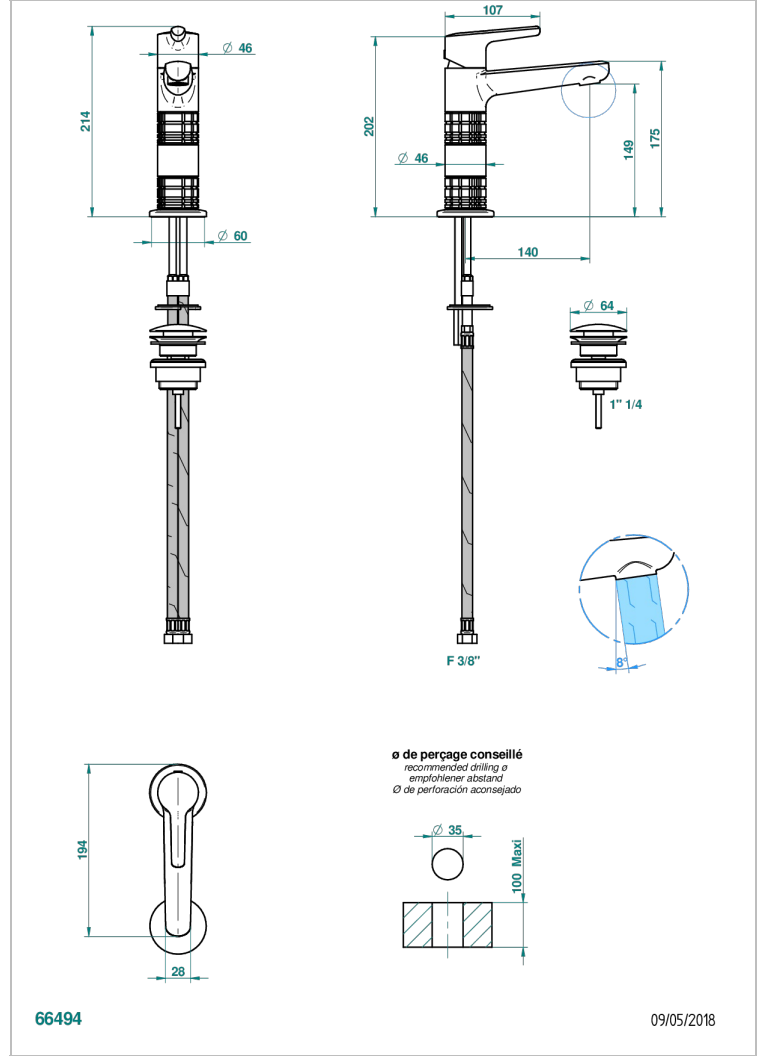

# SYSTEM CRYSTAL WITH LEVER

G9K-6500H

单孔台盆温控龙头，带下水器，高款

66494

09/05/2018