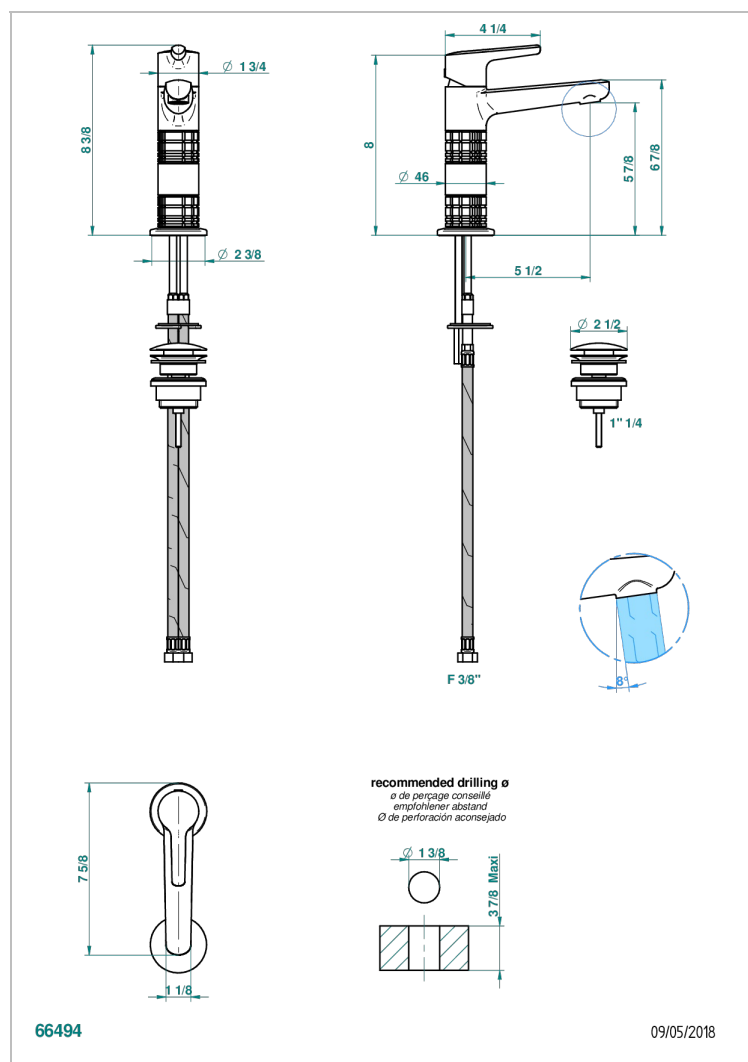

# SYSTEM CRYSTAL WITH LEVER

G9K-6500H

Single lever basin mixer with waste, high model