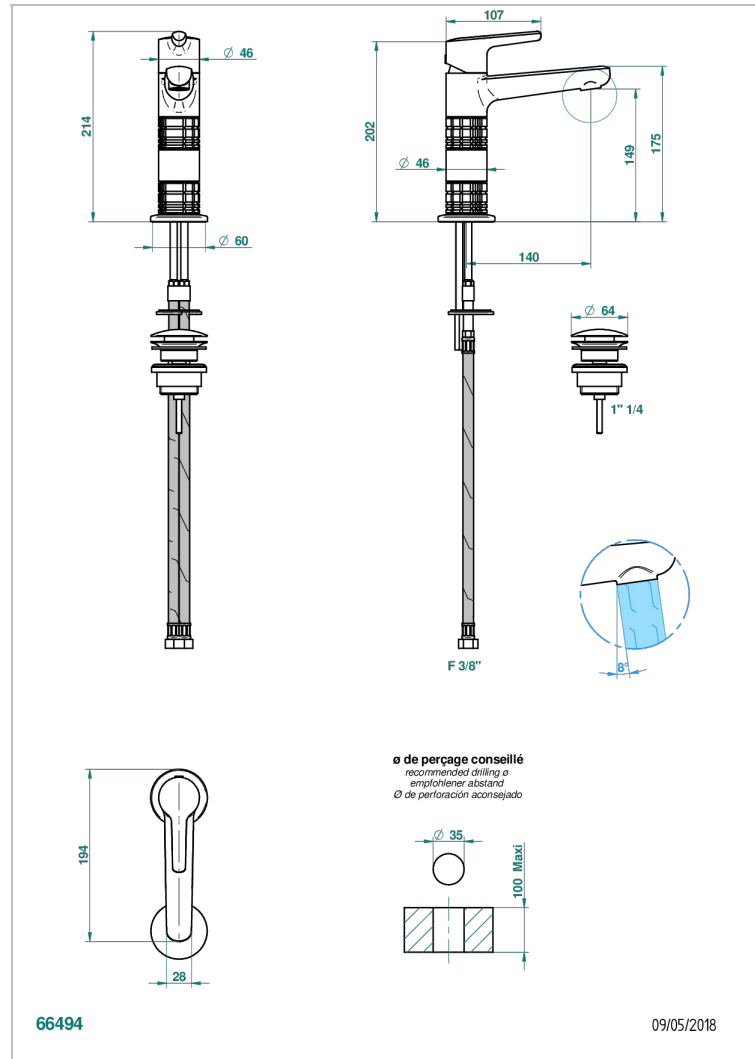

SYSTEM CRYSTAL

G9J-6500H

Single lever basin mixer with waste, high model

CHARACTERISTIC

- ACS : 19ACCLY542

STANDARDS

AVAILABLE FINITIONS

Antique nickel - H28
Black ceram - D30
Blush PVD - H62
Brass color PVD - H49
Brown bronze color PVD - F33
Gold color PVD - H52