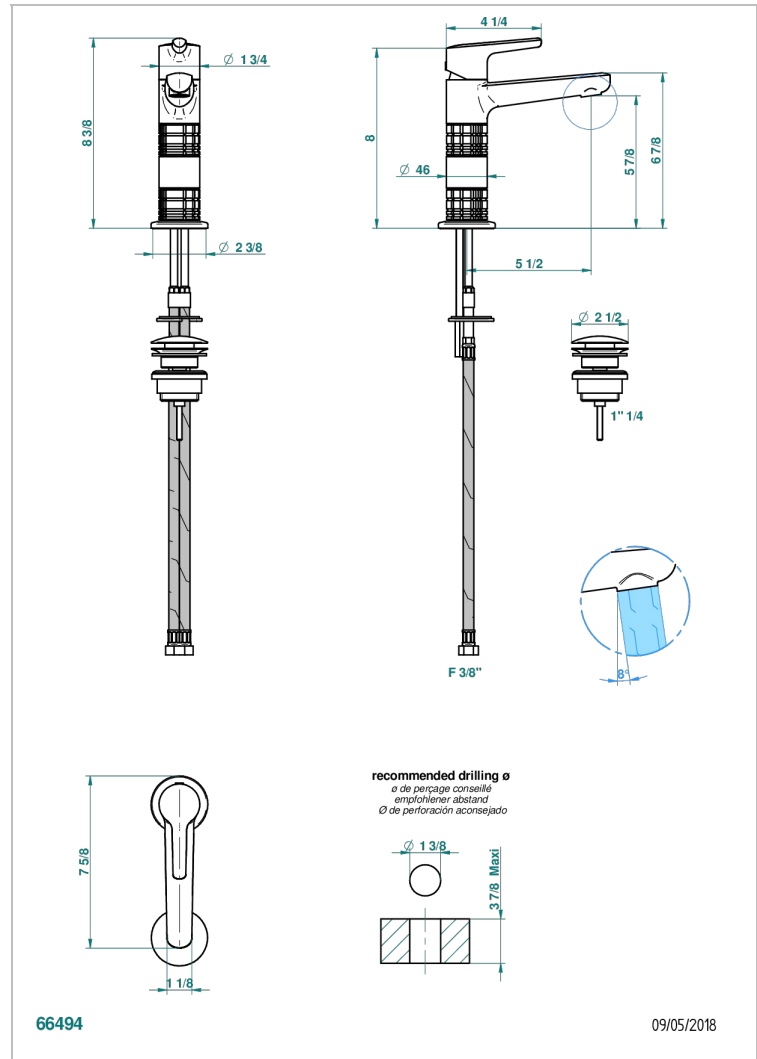

SYSTEM CRYSTAL

G9J-6500H

Single lever basin mixer with waste, high model

CHARACTERISTIC

- ACS : 19ACCLY542

STANDARDS

AVAILABLE FINITIONS

Antique nickel - H28
 Black ceram - D30
 Blush PVD - H62
 Brass color PVD - H49
 Brown bronze color PVD - F33
 Gold color PVD - H52

Nickel color PVD - H55
 Polished chrome (color finish) - A02
 Polished gold (color finish) - F01
 Polished nickel - B01
 Soft gold - F30
 Soft matt gold - F31

Umber PVD - H66
 Varnished matt antique red copper
 (color finish) - H07