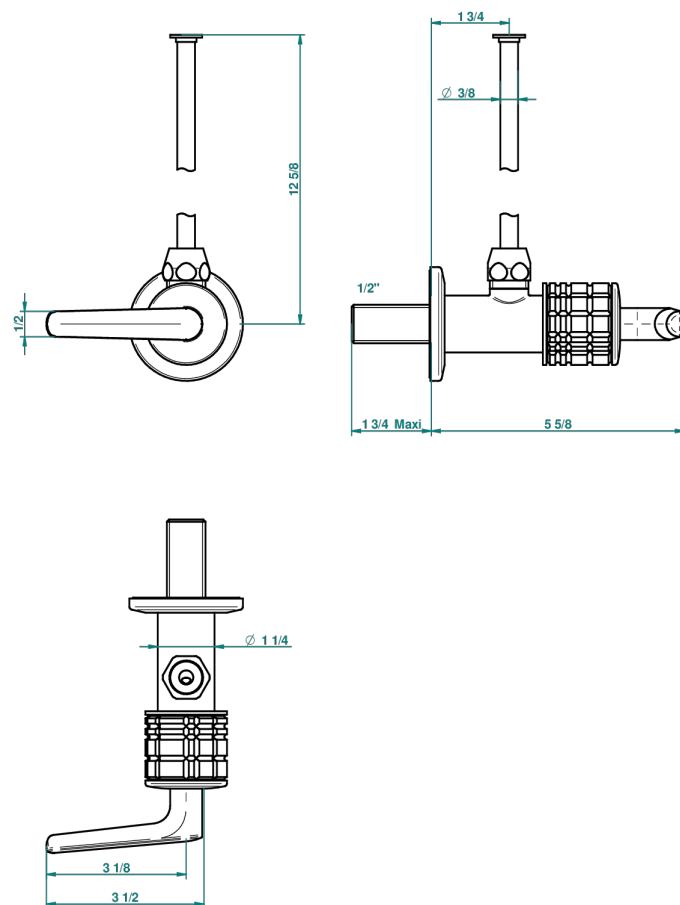

# SYSTEM HOWLITE WITH LEVER

G9H-181/S

1/2" stylised adjustable stop cock with 30 cm tube

THG<sup>®</sup>  
PARIS

66493

30/03/2018

## CHARACTERISTIC

- System Howlite with lever
- 1/2" stylised adjustable stop cock with 30 cm tube