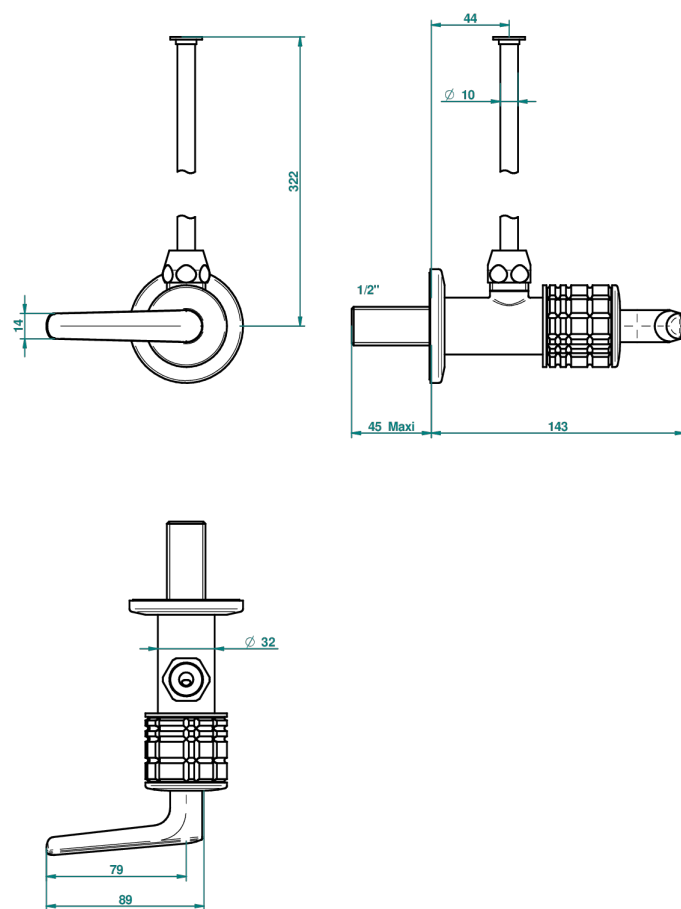

SYSTEM HOWLITE WITH LEVER

G9H-181/S

1/2" stylised adjustable stop cock with 30 cm tube

66493

30/03/2018

CHARACTERISTIC

- System Howlite with lever
- 1/2" stylised adjustable stop cock with 30 cm tube

AVAILABLE FINITIONS