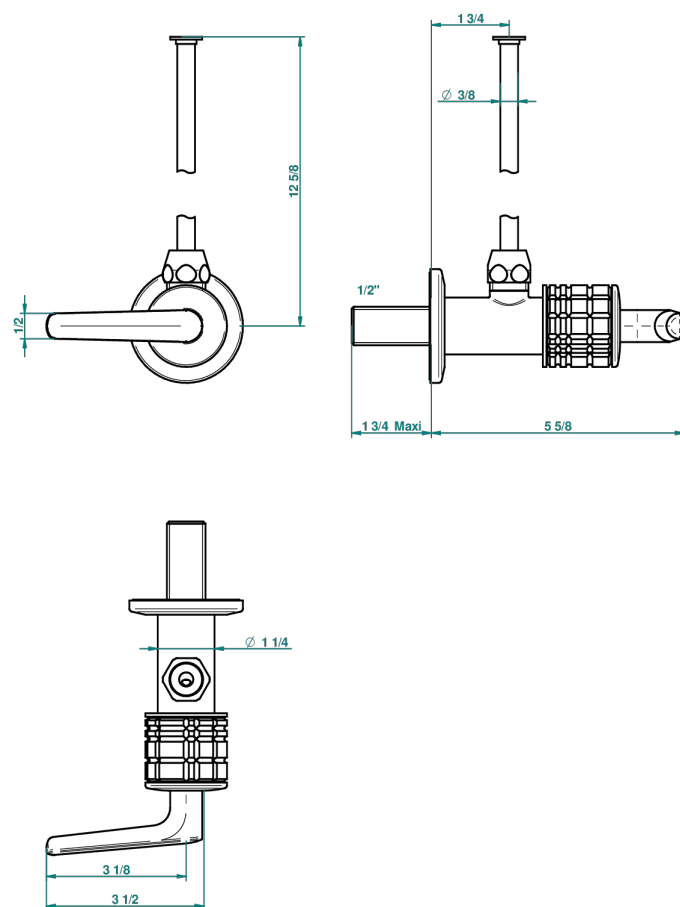

SYSTEM HOWLITE WITH LEVER

G9H-181/S

1/2" stylised adjustable stop cock with 30 cm tube

THG[®]
PARIS

66493

30/03/2018

CHARACTERISTIC

- System Howlite with lever
- 1/2" stylised adjustable stop cock with 30 cm tube

AVAILABLE FINITIONS

Antique nickel - H28
Black ceram - D30
Blush PVD - H62
Brass color PVD - H49
Brown bronze color PVD - F33
Gold color PVD - H52

Graphite PVD - H64
Lacquered light bronze - D01
Matt Umber PVD - H67
Matt blush PVD - H60
Matt brass color PVD - H50
Matt brown bronze color PVD - F34