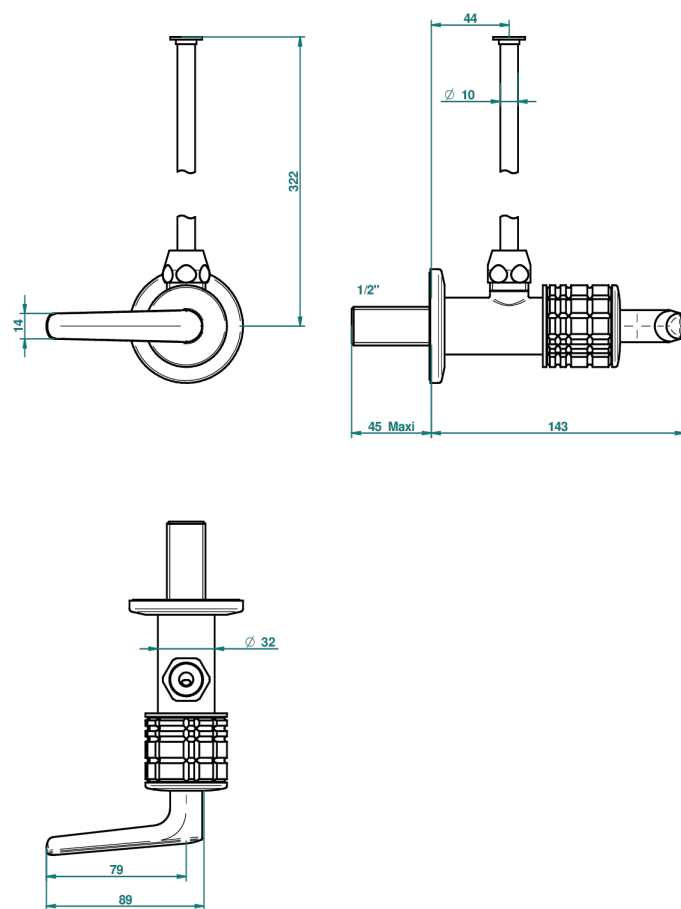

# SYSTEM HOWLITE WITH LEVER

G9H-181/S

1/2" stylised adjustable stop cock with 30 cm tube

66493

30/03/2018

## CHARACTERISTIC

- System Howlite with lever
- 1/2" stylised adjustable stop cock with 30 cm tube