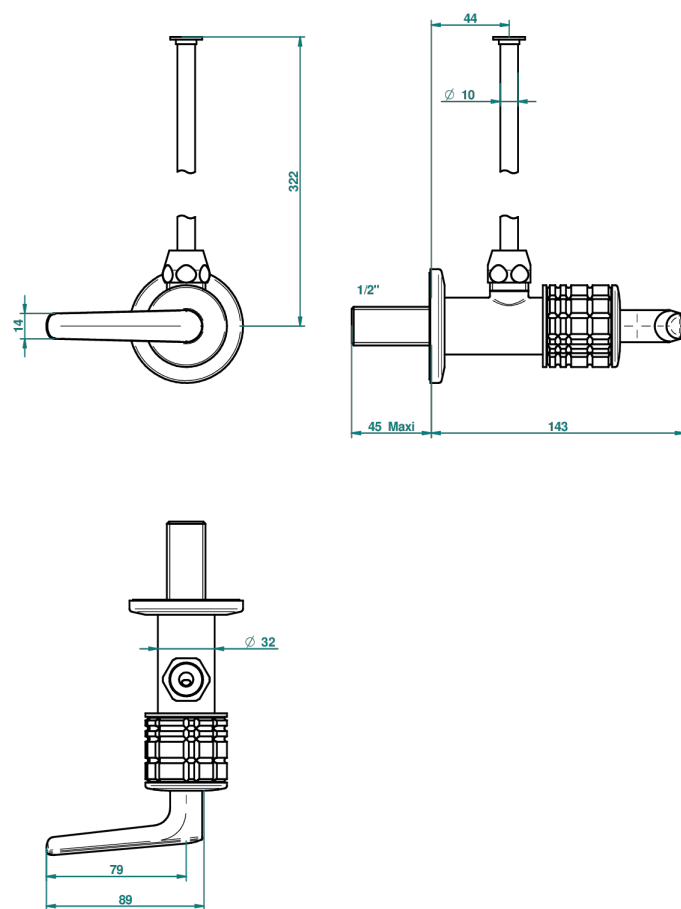

SYSTEM SQUARED METAL WITH LEVER

G9F-181/S

1/2" stylised adjustable stop cock with 30 cm tube

66492

30/03/2018

CHARACTERISTIC

- System Squared Metal with lever
- 1/2" stylised adjustable stop cock with 30 cm tube

AVAILABLE FINITIONS

Antique nickel - H28
Black ceram - D30
Blush PVD - H62
Brass color PVD - H49
Brown bronze color PVD - F33
Gold color PVD - H52

Graphite PVD - H64
Lacquered light bronze - D01
Matt Umber PVD - H67
Matt blush PVD - H60
Matt brass color PVD - H50
Matt brown bronze color PVD - F34