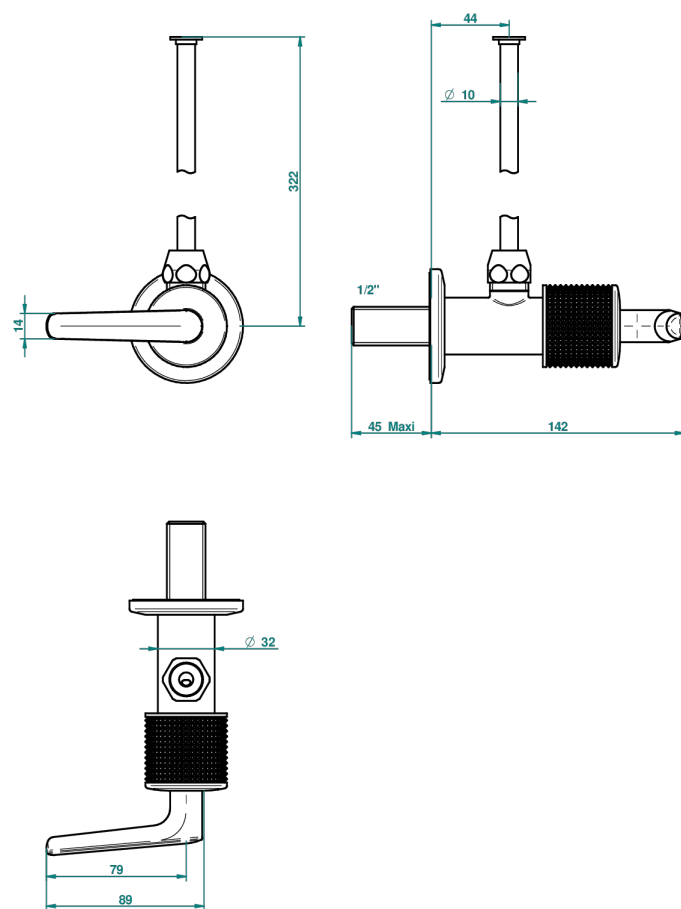

# SYSTEM DIAMOND METAL WITH LEVER

G9D-181/S

1/2" stylised adjustable stop cock with 30 cm tube

66491

29/03/2018

## CHARACTERISTIC

- System Diamond Metal with lever
- 1/2" stylised adjustable stop cock with 30 cm tube