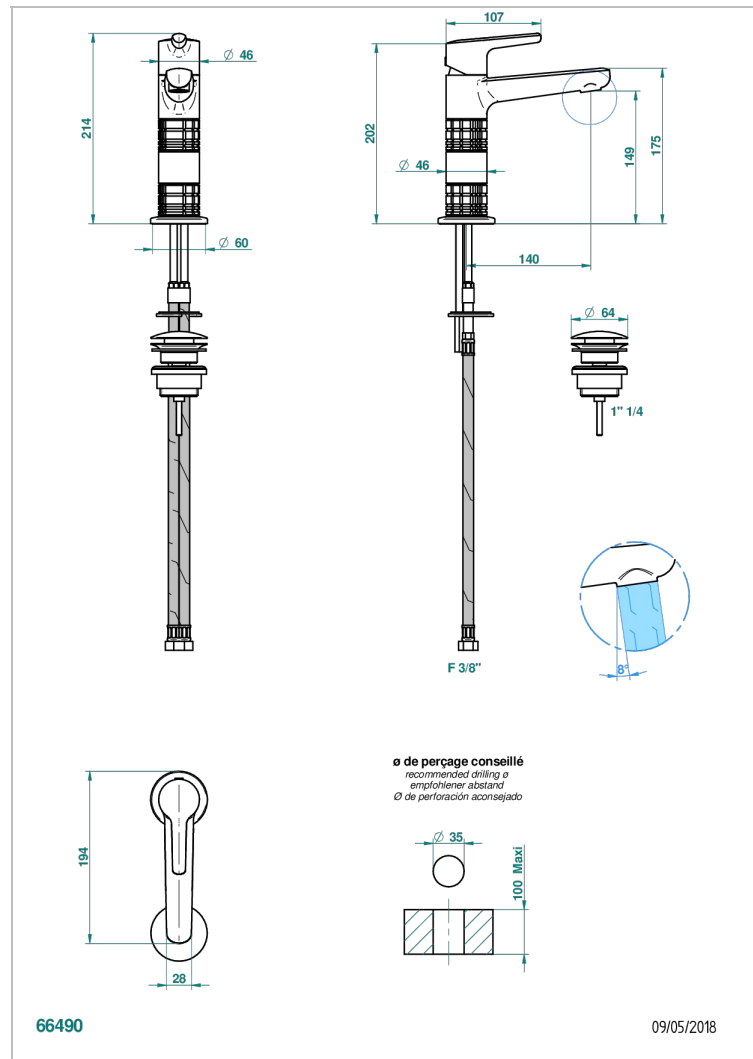

# SYSTEM HOWLITE WITH LEVER

G9H-6500H

Single lever basin mixer with waste, high model