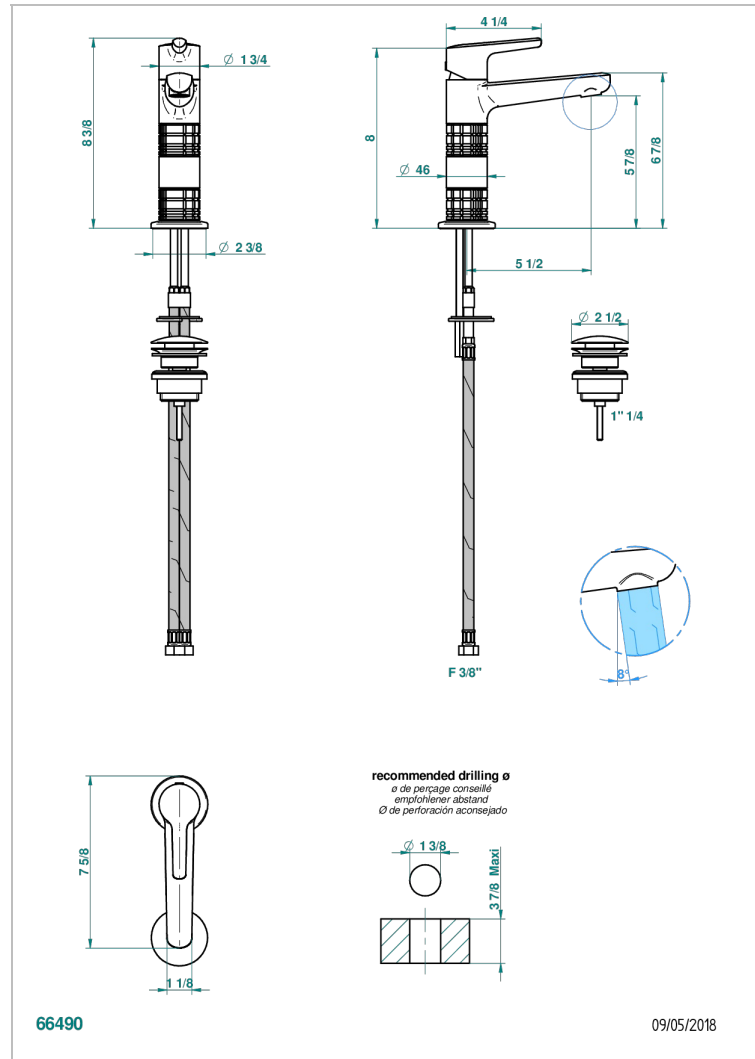

# SYSTEM HOWLITE WITH LEVER

G9H-6500H

Single lever basin mixer with waste, high model