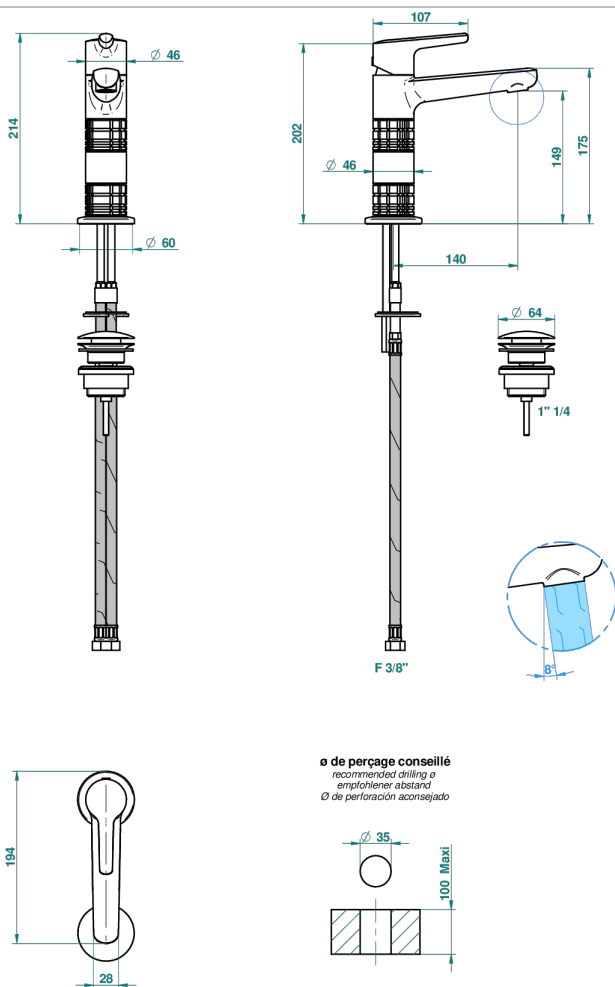

# SYSTEM HOWLITE WITH LEVER

G9H-6500H

Single lever basin mixer with waste, high model

THG<sup>®</sup>  
PARIS

66490

09/05/2018

## CHARACTERISTIC

- ACS : 19ACCLY542