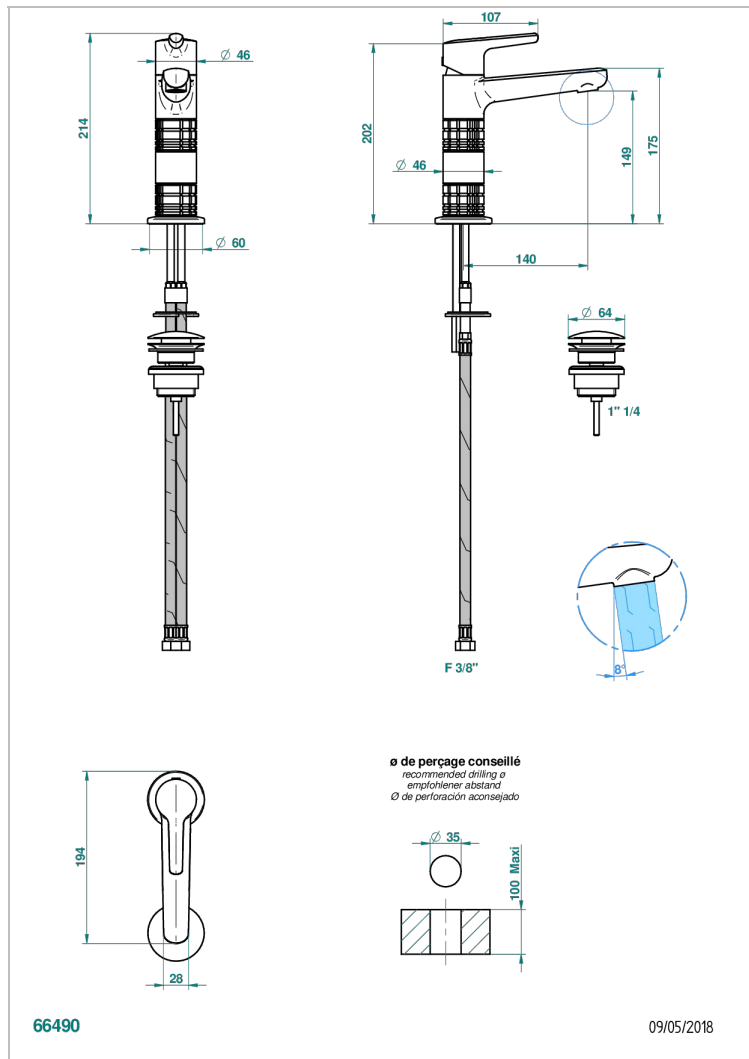

# SYSTEM HOWLITE WITH LEVER

G9H-6500H

单孔台盆温控龙头，带下水器，高款

THG  
PARIS