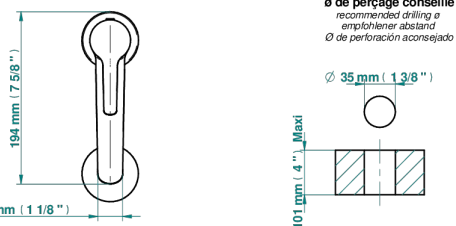

SYSTEM SQUARED METAL WITH LEVER

G9F-6500H

Single lever basin mixer with waste, high model

66489

13/07/2021

CHARACTERISTIC

- ACS : 19ACCLY542

STANDARDS