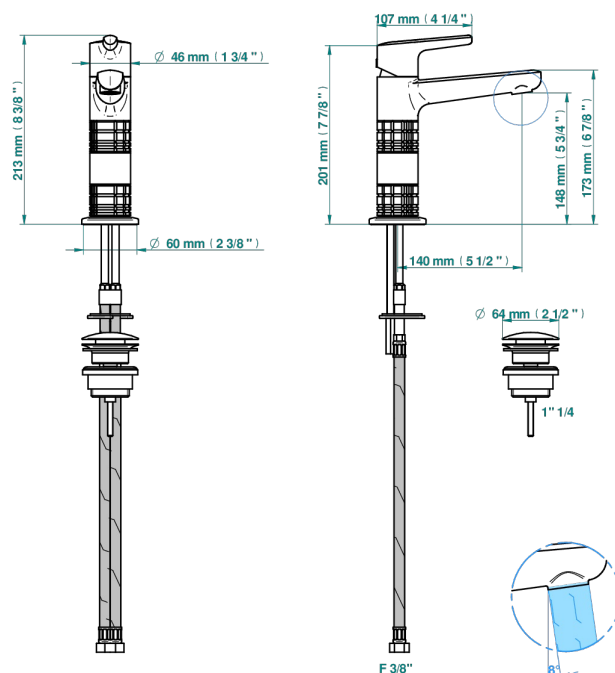

SYSTEM SQUARED METAL WITH LEVER

G9F-6500H

Single lever basin mixer with waste, high model

66489

13/07/2021

CHARACTERISTIC

- ACS : 19ACCLY542

STANDARDS