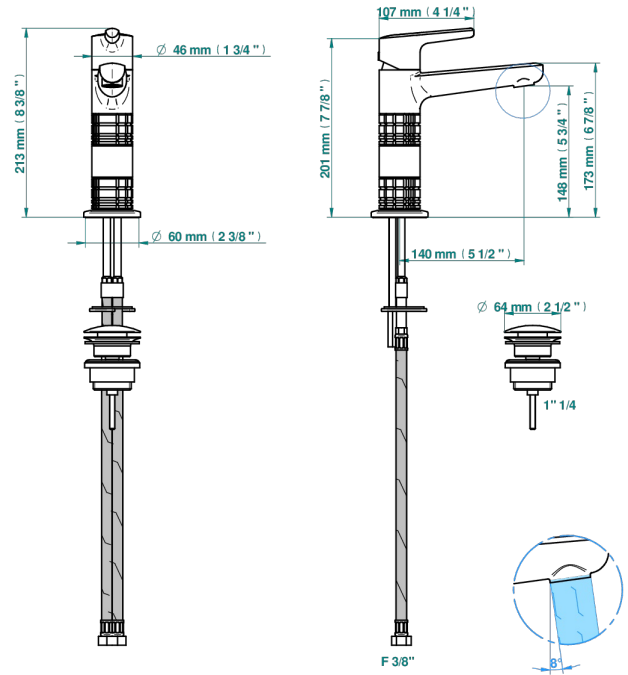

SYSTEM SQUARED METAL

G9E-6500H

Single lever basin mixer with waste, high model

66489

13/07/2021

CHARACTERISTIC

- ACS : 19ACCLY542

STANDARDS

AVAILABLE FINITIONS

Antique nickel - H28
Black ceram - D30
Blush PVD - H62
Brass color PVD - H49
Brown bronze color PVD - F33
Gold color PVD - H52

Graphite PVD - H64
Lacquered light bronze - D01
Matt Umber PVD - H67
Matt blush PVD - H60
Matt brass color PVD - H50
Matt brown bronze color PVD - F34