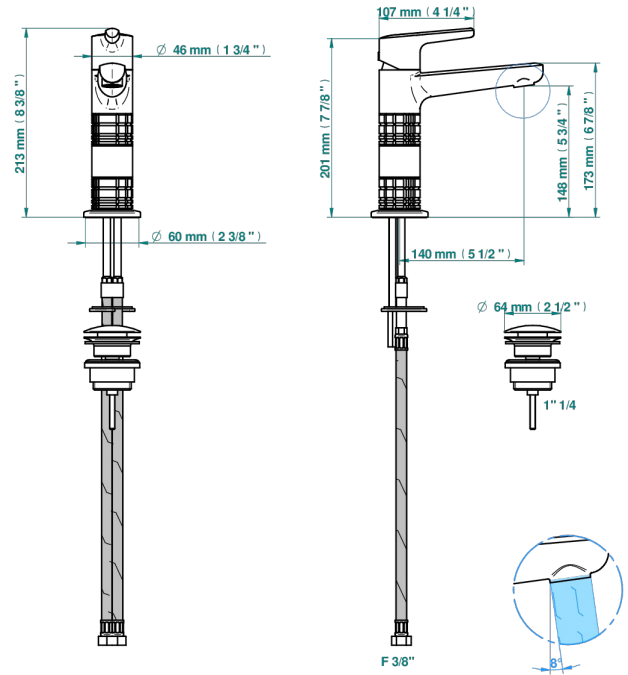

SYSTEM SQUARED METAL

G9E-6500H

Single lever basin mixer with waste, high model

66489

13/07/2021

CHARACTERISTIC

- ACS : 19ACCLY542

STANDARDS

AVAILABLE FINITIONS

- Antique nickel - H28
- Black ceram - D30
- Blush PVD - H62
- Brass color PVD - H49
- Brown bronze color PVD - F33
- Gold color PVD - H52

- Graphite PVD - H64
- Lacquered light bronze - D01
- Matt Umber PVD - H67
- Matt blush PVD - H60
- Matt brass color PVD - H50
- Matt brown bronze color PVD - F34