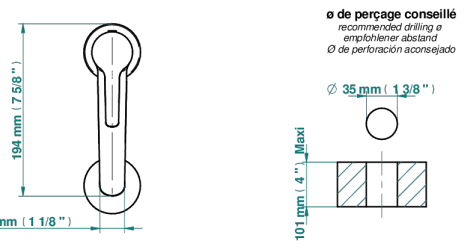

SYSTEM SQUARED METAL

G9E-6500H

Single lever basin mixer with waste, high model

THG[®]
PARIS

66489

13/07/2021

CHARACTERISTIC

- ACS : 19ACCLY542