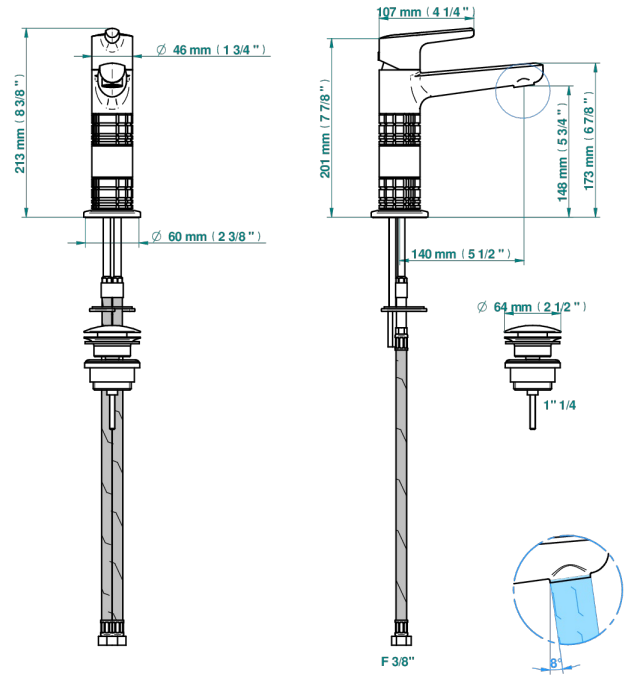

SYSTEM SQUARED METAL

G9E-6500H

Single lever basin mixer with waste, high model

THG[®]
PARIS

66489

13/07/2021

CHARACTERISTIC

- ACS : 19ACCLY542

STANDARDS

AVAILABLE FINITIONS

- Antique nickel - H28
- Black ceram - D30
- Blush PVD - H62
- Brass color PVD - H49
- Brown bronze color PVD - F33
- Gold color PVD - H52

- Graphite PVD - H64
- Lacquered light bronze - D01
- Matt Umber PVD - H67
- Matt blush PVD - H60
- Matt brass color PVD - H50
- Matt brown bronze color PVD - F34