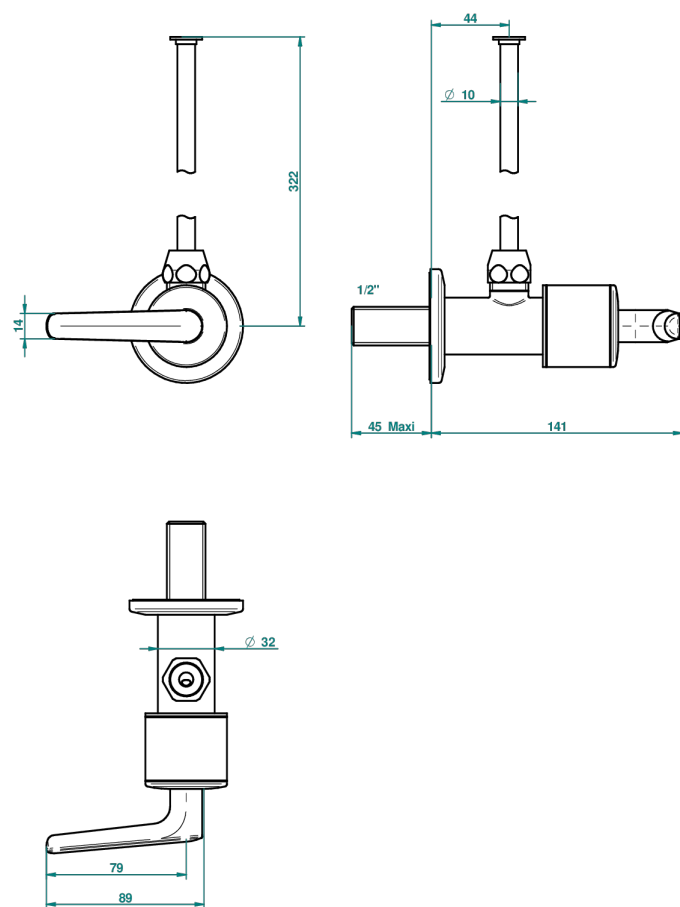

SYSTEM SMOOTH METAL WITH LEVER

G9B-181/S

1/2" stylised adjustable stop cock with 30 cm tube

66488

29/03/2018

CHARACTERISTIC

- System Smooth Metal with lever
- 1/2" stylised adjustable stop cock with 30 cm tube