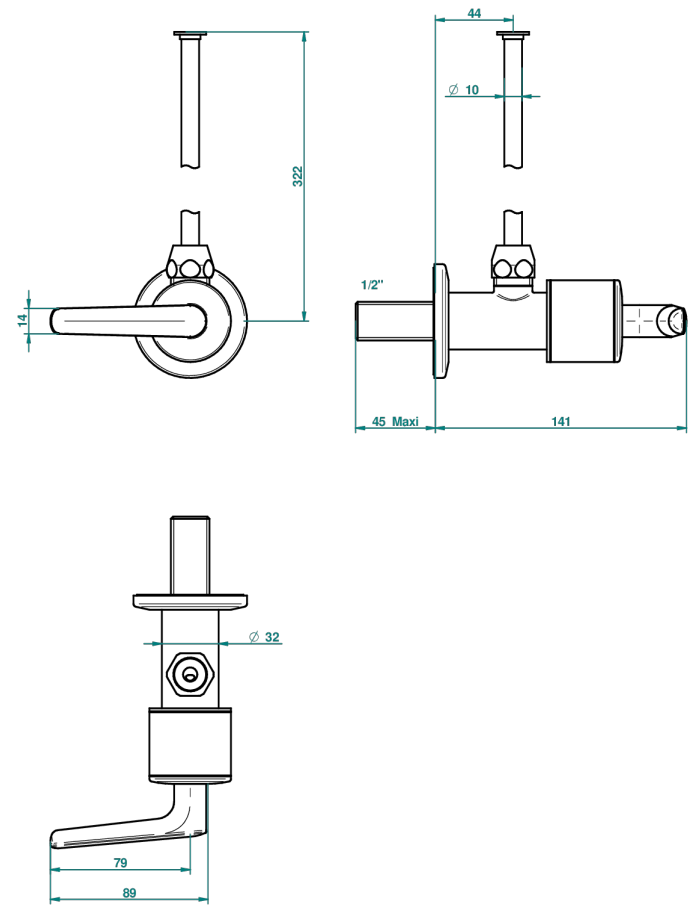

BONDI WITH LEVER

G7G-181/S

1/2" stylised adjustable stop cock with 30 cm tube

66488

29/03/2018

CHARACTERISTIC

- Bondi with lever
- 1/2" stylised adjustable stop cock with 30 cm tube

AVAILABLE FINITIONS