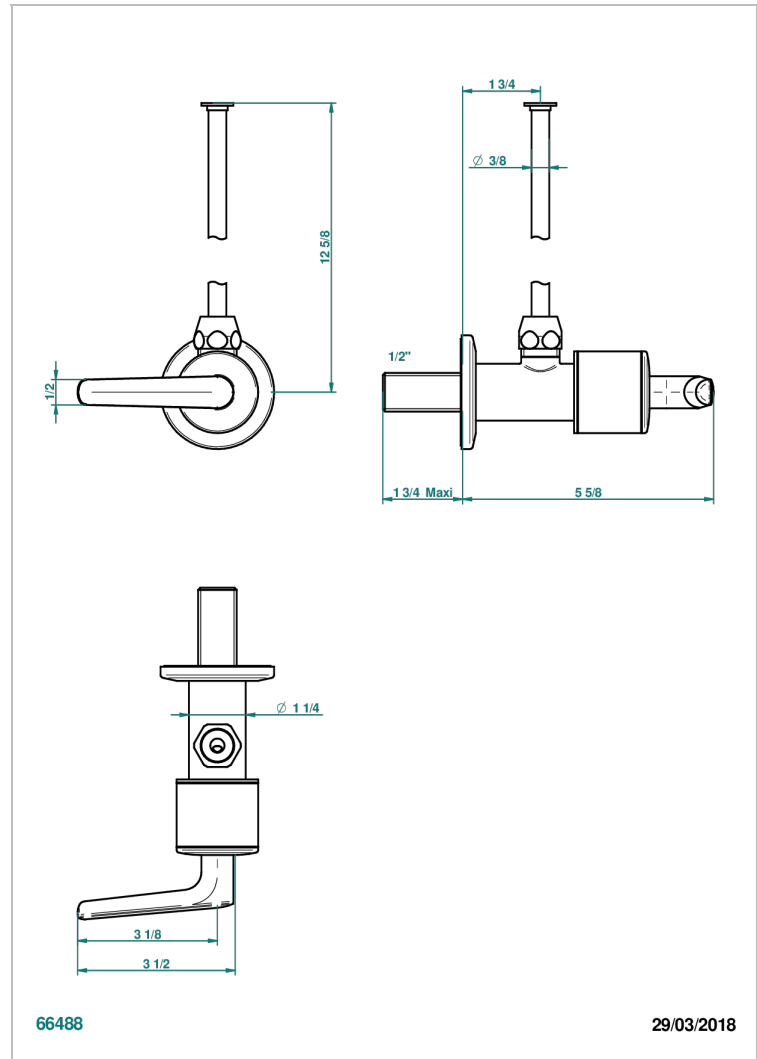

# BONDI WITH LEVER

G7G-181/S

1/2" stylised adjustable stop cock with 30 cm tube

## CHARACTERISTIC

- Bondi with lever
- 1/2" stylised adjustable stop cock with 30 cm tube