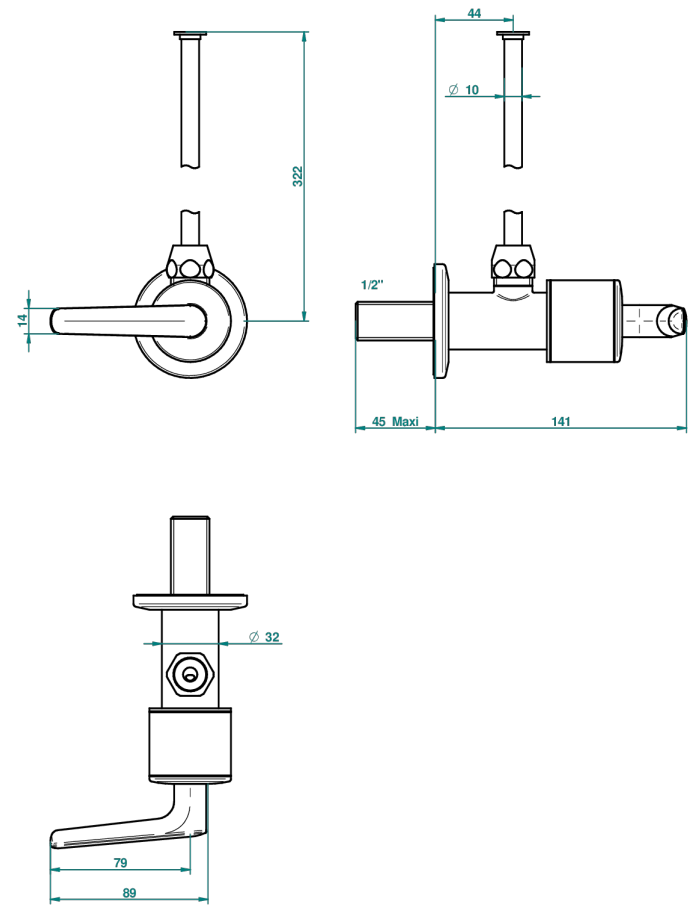

# BONDI WITH LEVER

G7G-181/S

1/2" stylised adjustable stop cock with 30 cm tube

THG<sup>®</sup>  
PARIS

66488

29/03/2018

## CHARACTERISTIC

- Bondi with lever
- 1/2" stylised adjustable stop cock with 30 cm tube