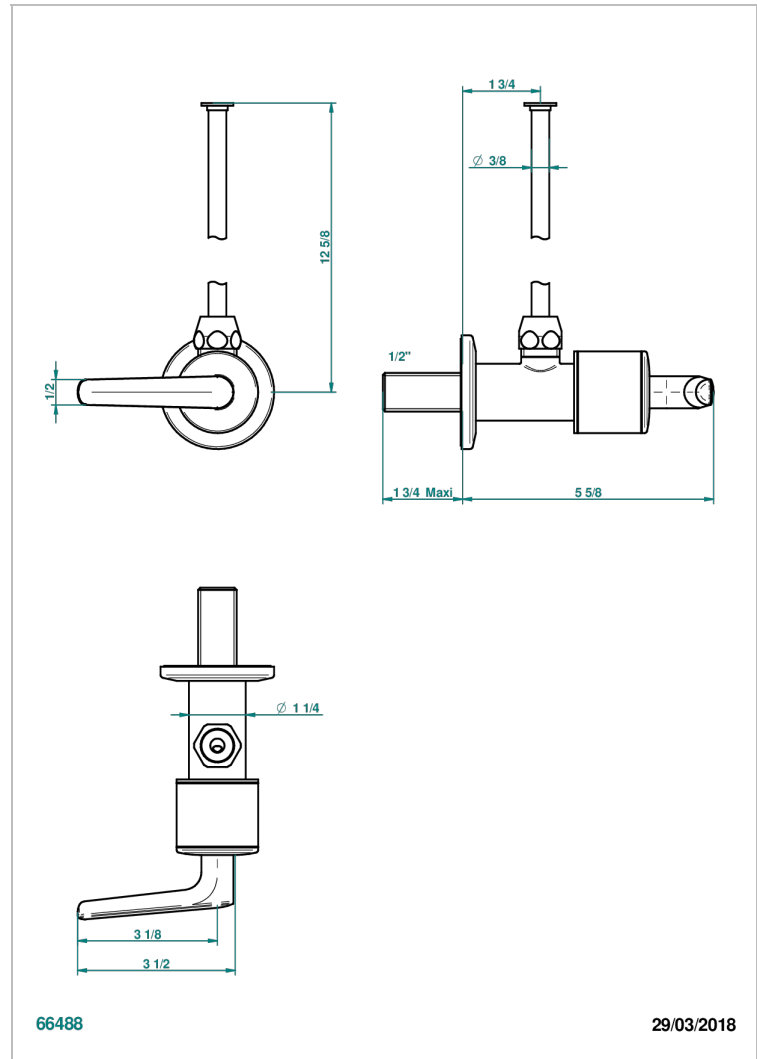

BONDI WITH LEVER

G7G-181/S

1/2" stylised adjustable stop cock with 30 cm tube

CHARACTERISTIC

- Bondi with lever
- 1/2" stylised adjustable stop cock with 30 cm tube

AVAILABLE FINITIONS

Antique nickel - H28
Black ceram - D30
Blush PVD - H62
Brass color PVD - H49
Brown bronze color PVD - F33
Gold color PVD - H52