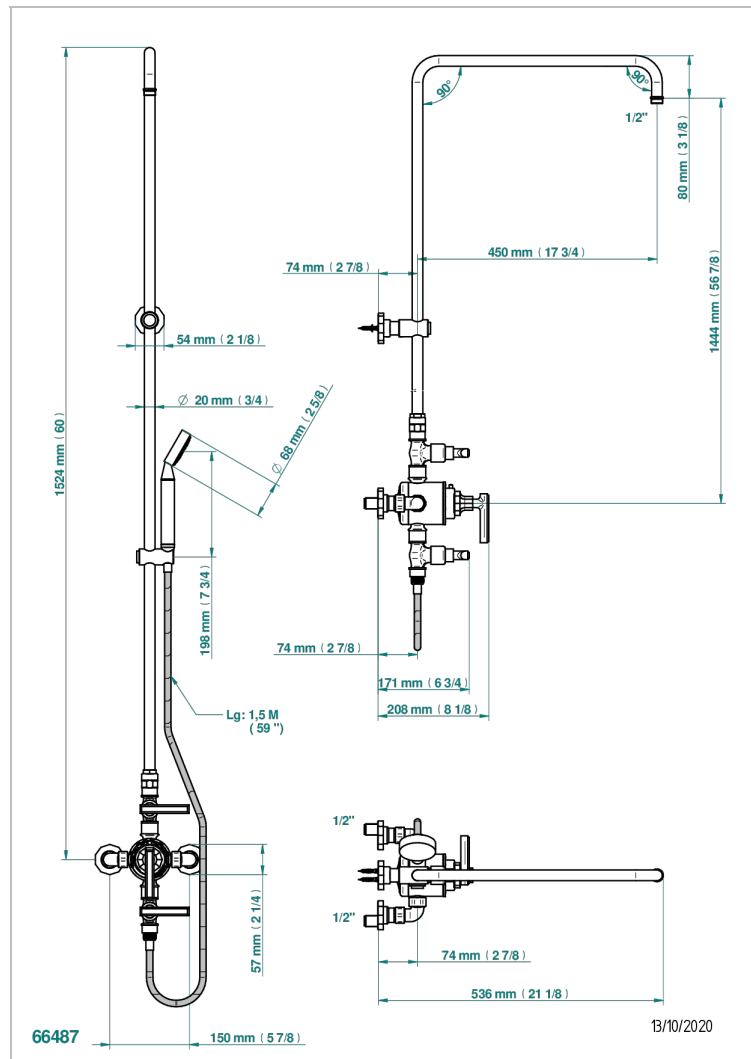

# LES ONDES WITH LEVER

G8B-64TRCD

Wall mounted thermostatic shower mixer / shut off valves / exposed shower column / telephone shower, hose and Wall mounted cradle - 150 mm centres. (without shower head)

## CHARACTERISTIC

- Les Ondes with lever
- Wall mounted thermostatic shower mixer / shut off valves / exposed shower column / telephone shower, hose and Wall mounted cradle - 150 mm centres. (without shower head)