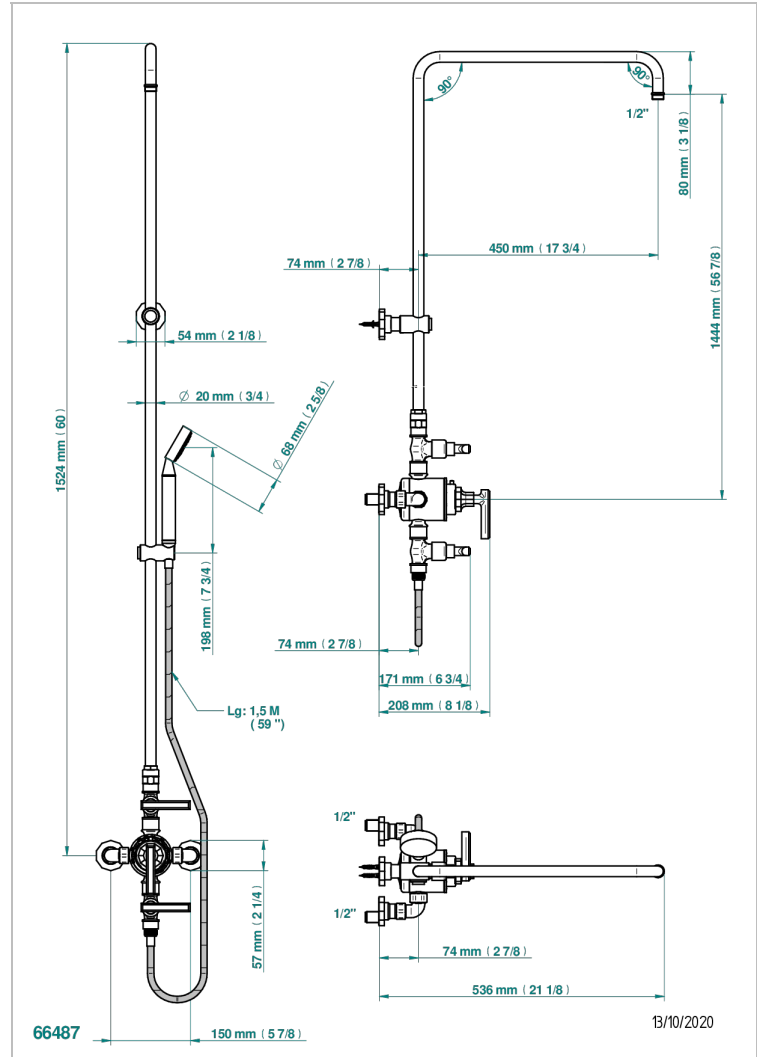

LES ONDES WITH LEVER

G8B-64TRCD

Wall mounted thermostatic shower mixer / shut off valves / exposed shower column / telephone shower, hose and Wall mounted cradle - 150 mm centres. (without shower head)

CHARACTERISTIC

- Les Ondes with lever
- Wall mounted thermostatic shower mixer / shut off valves / exposed shower column / telephone shower, hose and Wall mounted cradle - 150 mm centres. (without shower head)

AVAILABLE FINITIONS