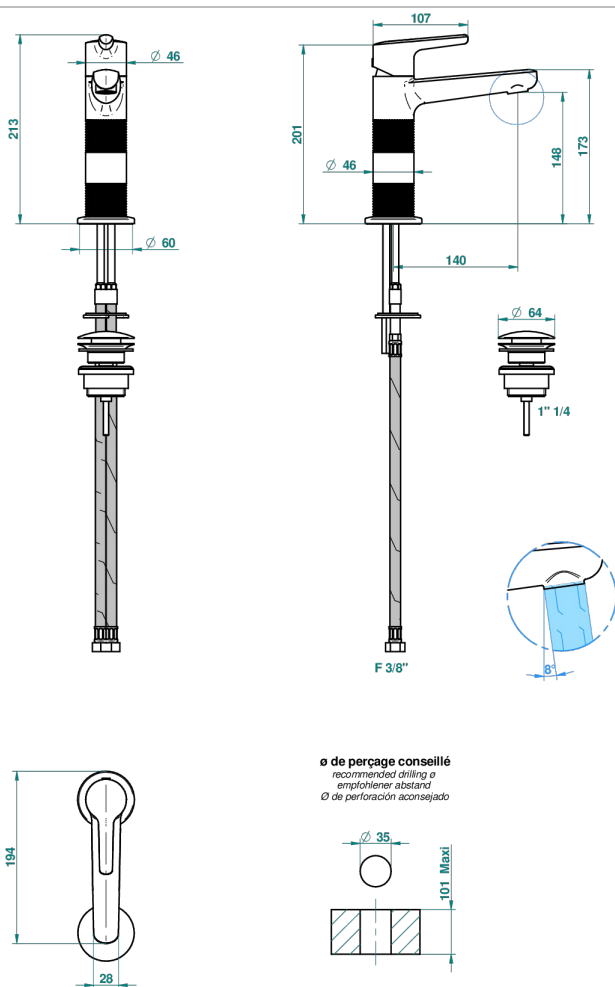

# SYSTEM DIAMOND METAL WITH LEVER

G9D-6500H

Single lever basin mixer with waste, high model

66486

09/05/2018

## CHARACTERISTIC

- ACS : 19ACCLY542