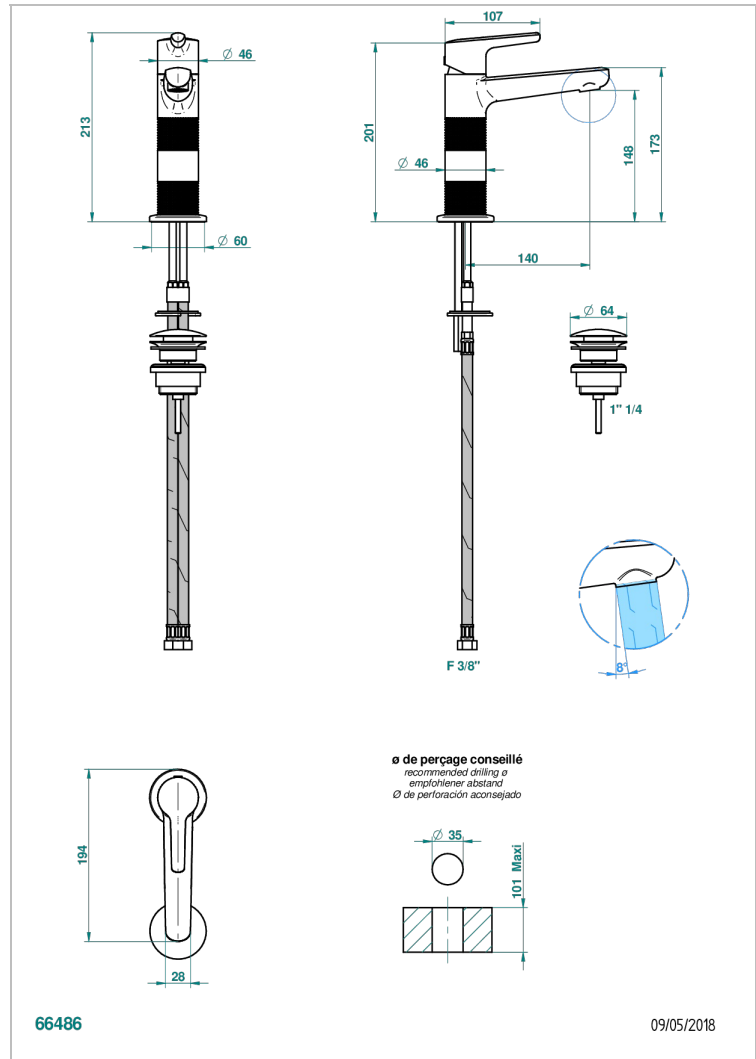

SYSTEM DIAMOND METAL WITH LEVER

G9D-6500H

Single lever basin mixer with waste, high model

CHARACTERISTIC

- ACS : 19ACCLY542

STANDARDS

AVAILABLE FINITIONS

Antique nickel - H28
Black ceram - D30
Blush PVD - H62
Brass color PVD - H49
Brown bronze color PVD - F33
Gold color PVD - H52