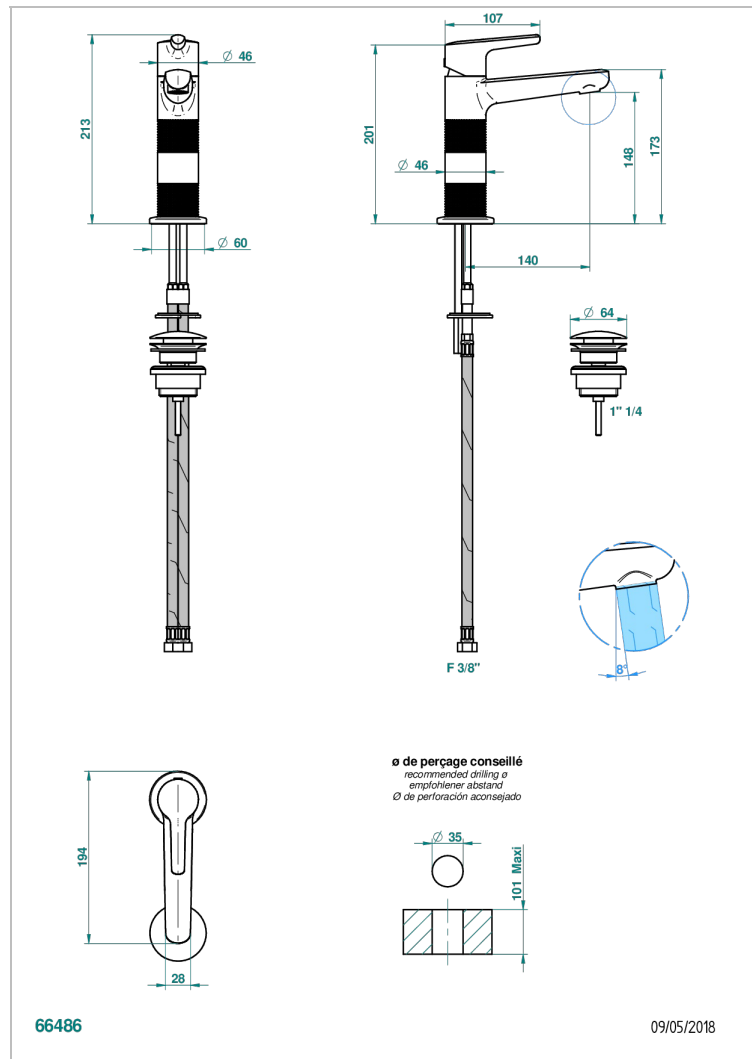

# SYSTEM DIAMOND METAL WITH LEVER

G9D-6500H

Single lever basin mixer with waste, high model