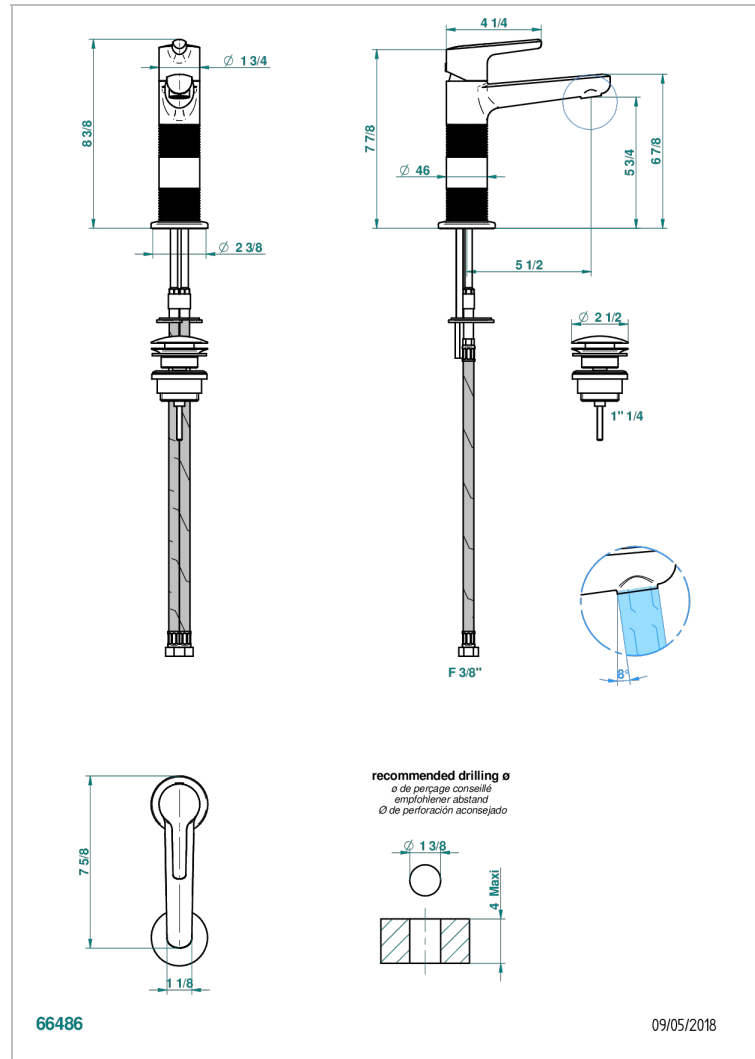

# SYSTEM DIAMOND METAL WITH LEVER

G9D-6500H

Single lever basin mixer with waste, high model