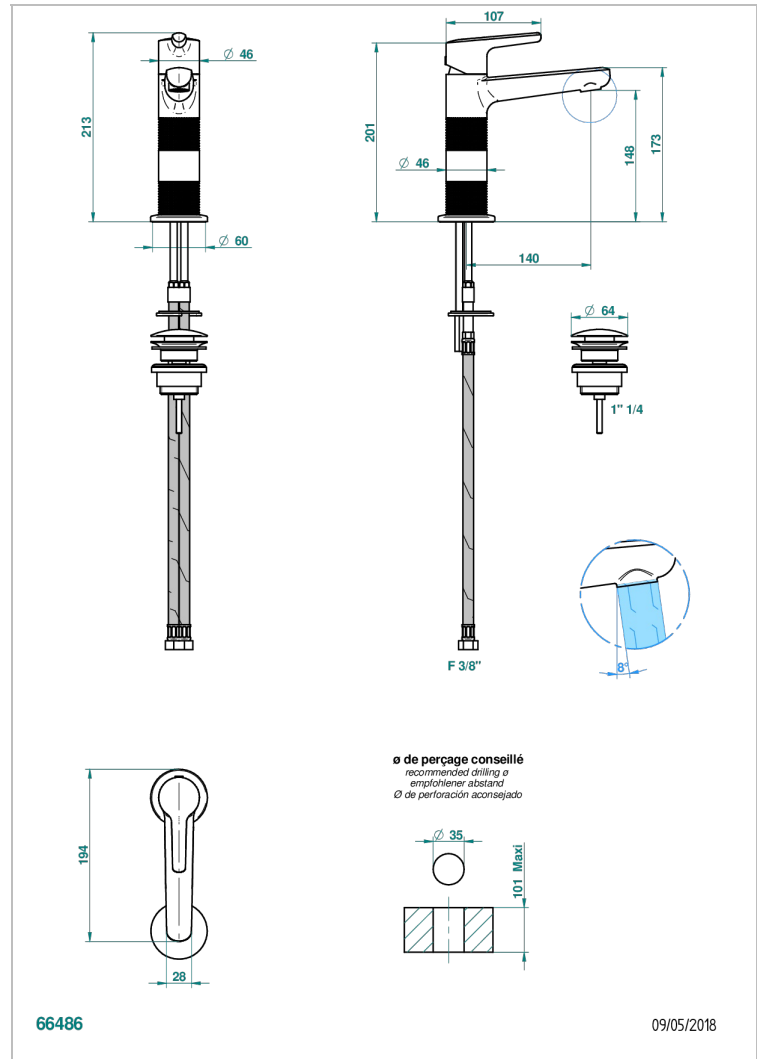

# SYSTEM DIAMOND METAL

G9C-6500H

Single lever basin mixer with waste, high model

## CHARACTERISTIC

- ACS : 19ACCLY542