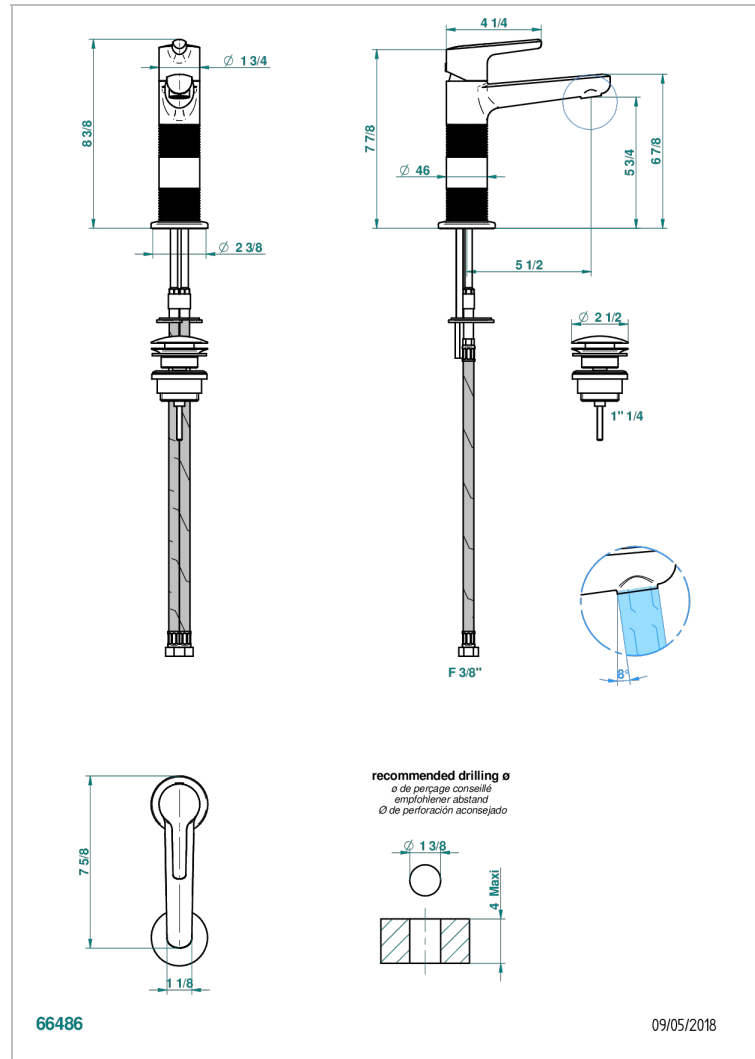

# SYSTEM DIAMOND METAL

G9C-6500H

Single lever basin mixer with waste, high model