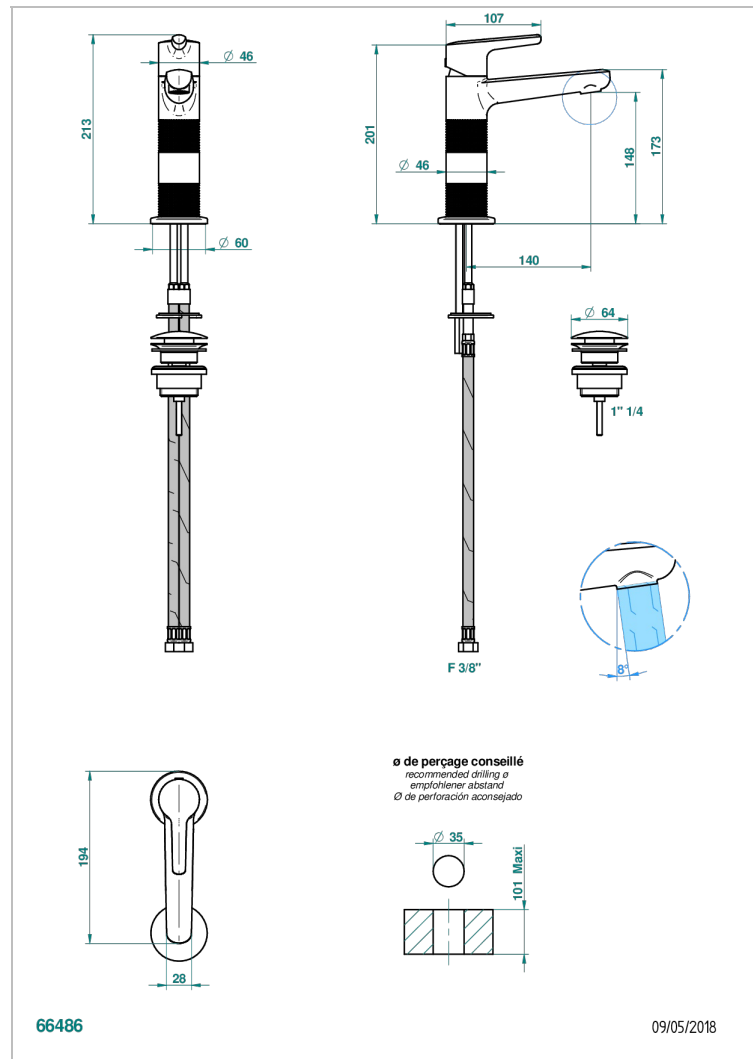

# SYSTEM DIAMOND METAL

G9C-6500H

Single lever basin mixer with waste, high model