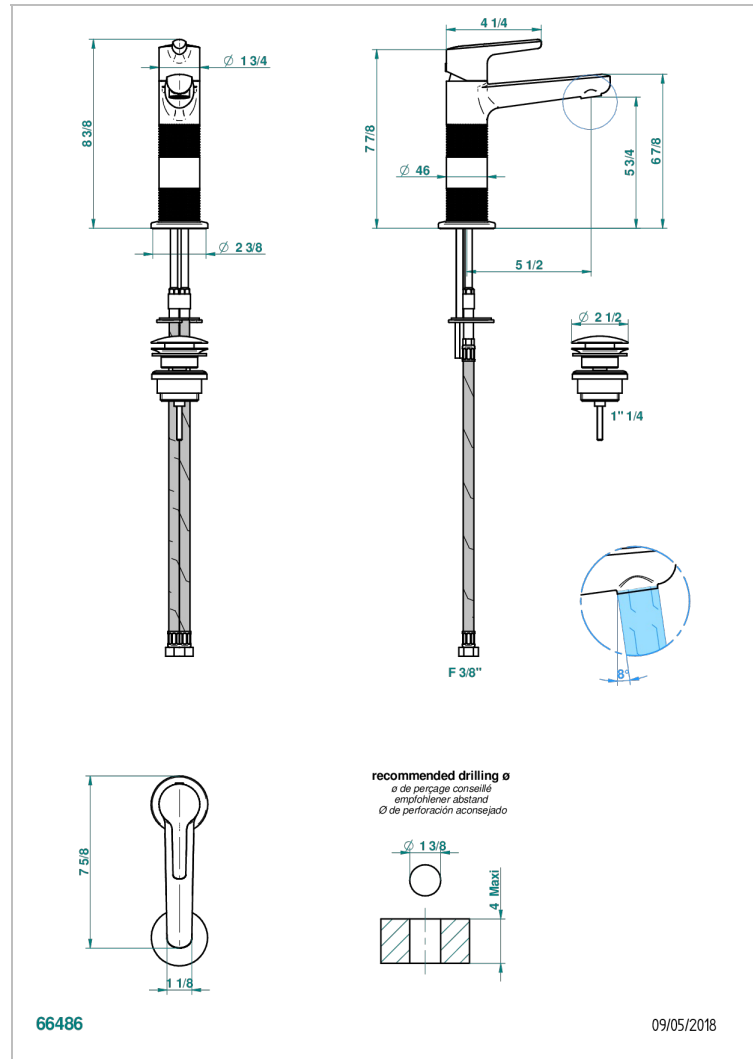

# SYSTEM DIAMOND METAL

G9C-6500H

Single lever basin mixer with waste, high model