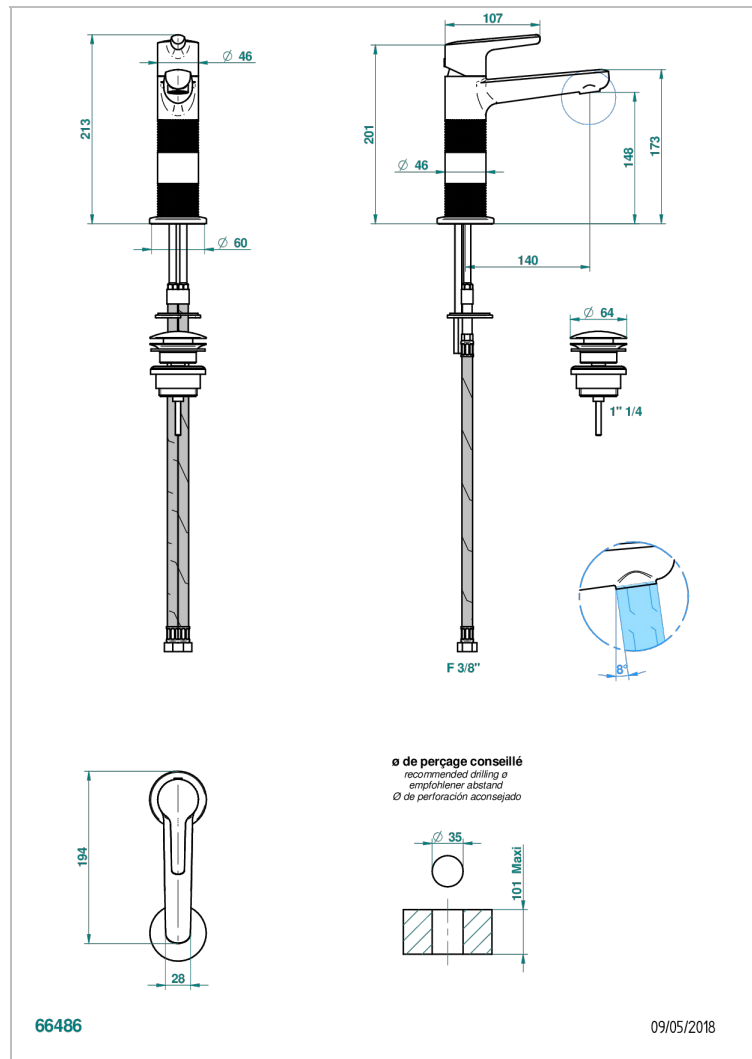

SYSTEM DIAMOND METAL

G9C-6500H

Single lever basin mixer with waste, high model

CHARACTERISTIC

- ACS : 19ACCLY542

STANDARDS

AVAILABLE FINITIONS

Antique nickel - H28
Black ceram - D30
Blush PVD - H62
Brass color PVD - H49
Brown bronze color PVD - F33
Gold color PVD - H52

Nickel color PVD - H55
Polished chrome (color finish) - A02
Polished chrome with gold inlay - GA1
Polished gold (color finish) - F01
Polished nickel - B01
Soft gold - F30

Soft matt gold - F31
Umber PVD - H66
Varnished matt antique red copper (color finish) - H07