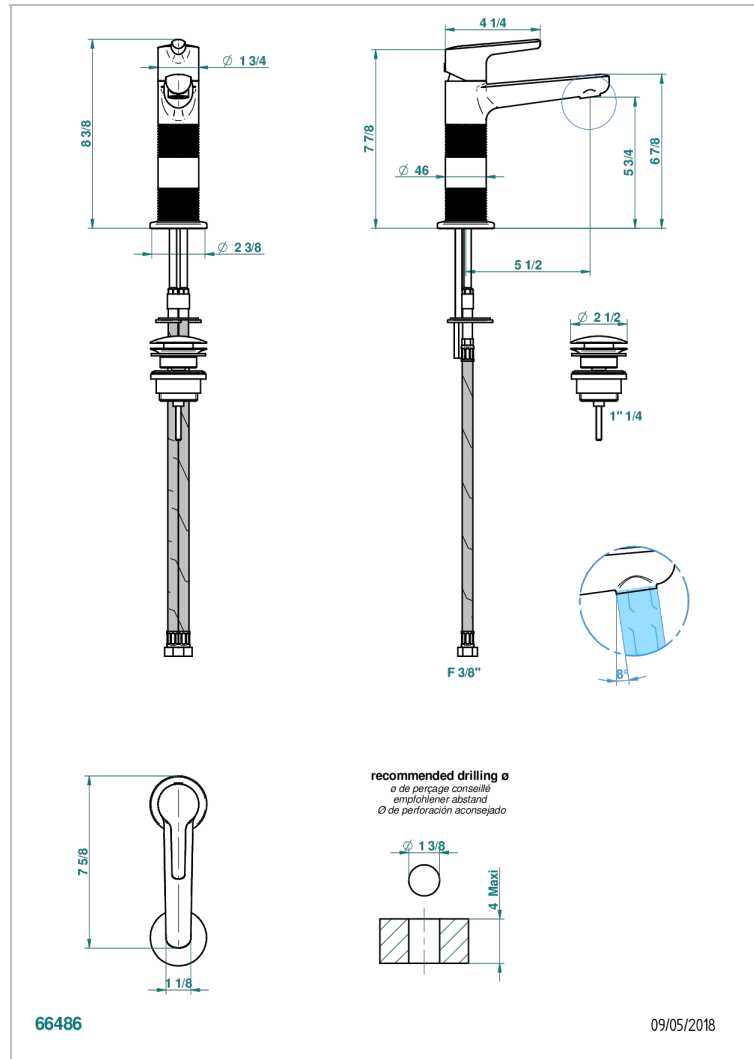

SYSTEM DIAMOND METAL

G9C-6500H

Single lever basin mixer with waste, high model

CHARACTERISTIC

- ACS : 19ACCLY542

STANDARDS

AVAILABLE FINITIONS

Antique nickel - H28
Black ceram - D30
Blush PVD - H62
Brass color PVD - H49
Brown bronze color PVD - F33
Gold color PVD - H52