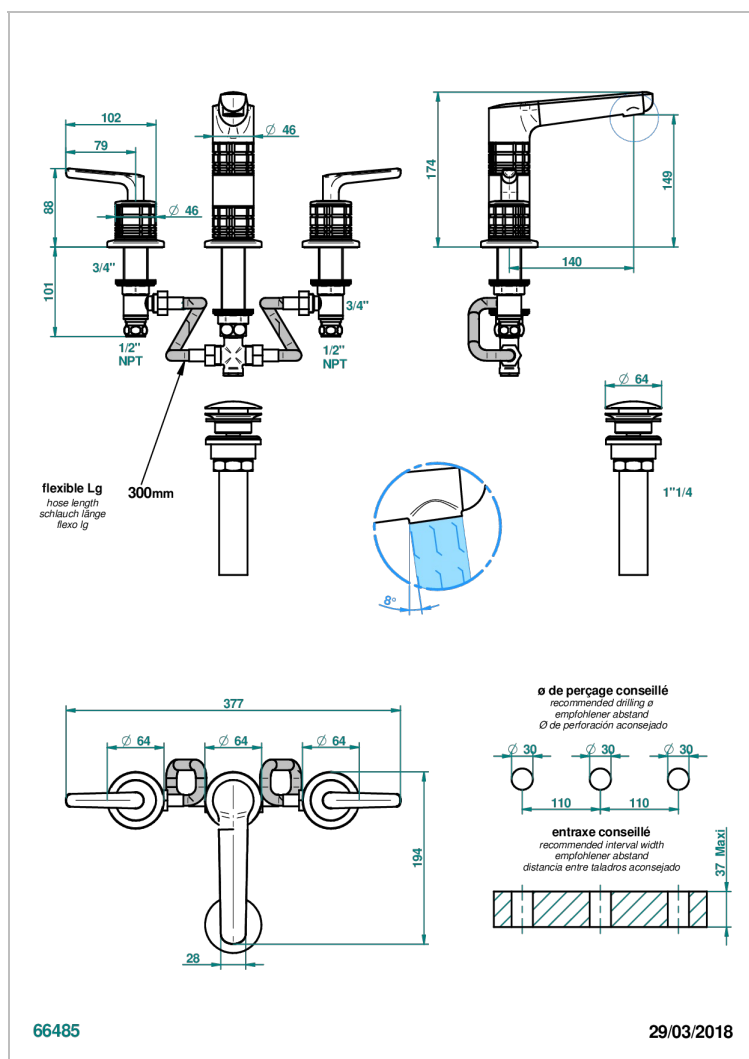

SYSTEM CRYSTAL WITH LEVER

G9K-152/US

Rim mounted 3-hole basin mixer with waste, high spout

CARACTERÍSTICAS

- System Crystal with lever
- Rim mounted 3-hole basin mixer with waste, high spout

ACABADOS DISPONIBLES

Pvd umber - H66
Pvd umber mate - H67