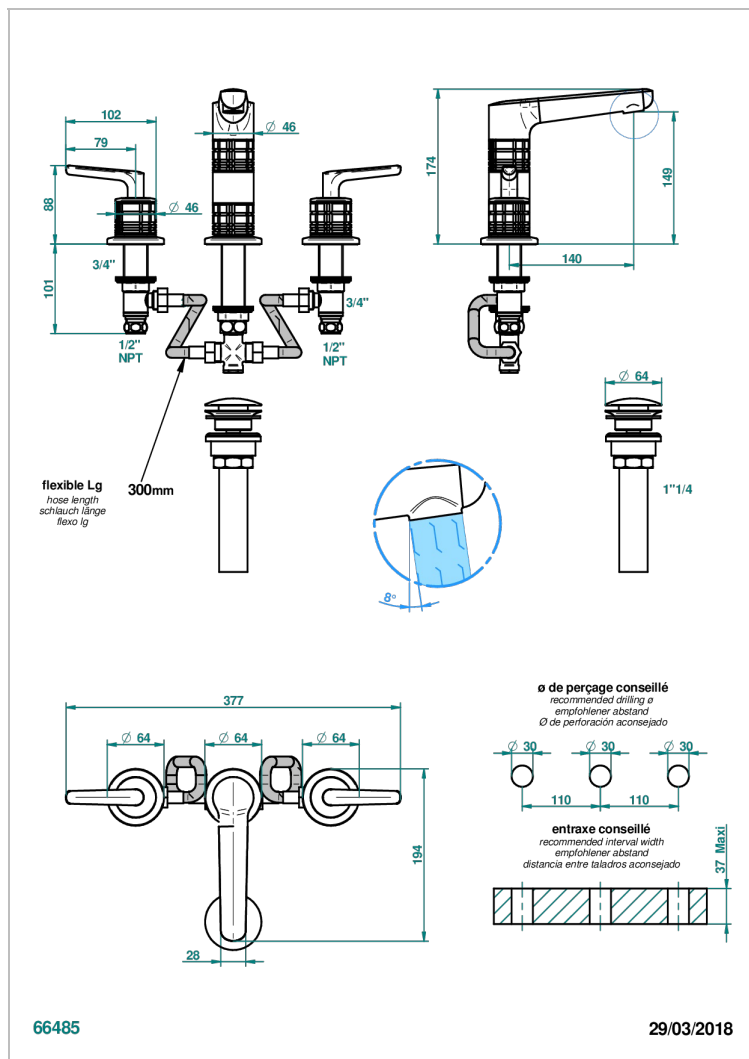

# SYSTEM CRYSTAL WITH LEVER HANDLES

G9K-152/US

Widespread lavatory set, high spout, with drain

## CHARACTERISTIC

- System Crystal with lever handles
- Widespread lavatory set, high spout, with drain