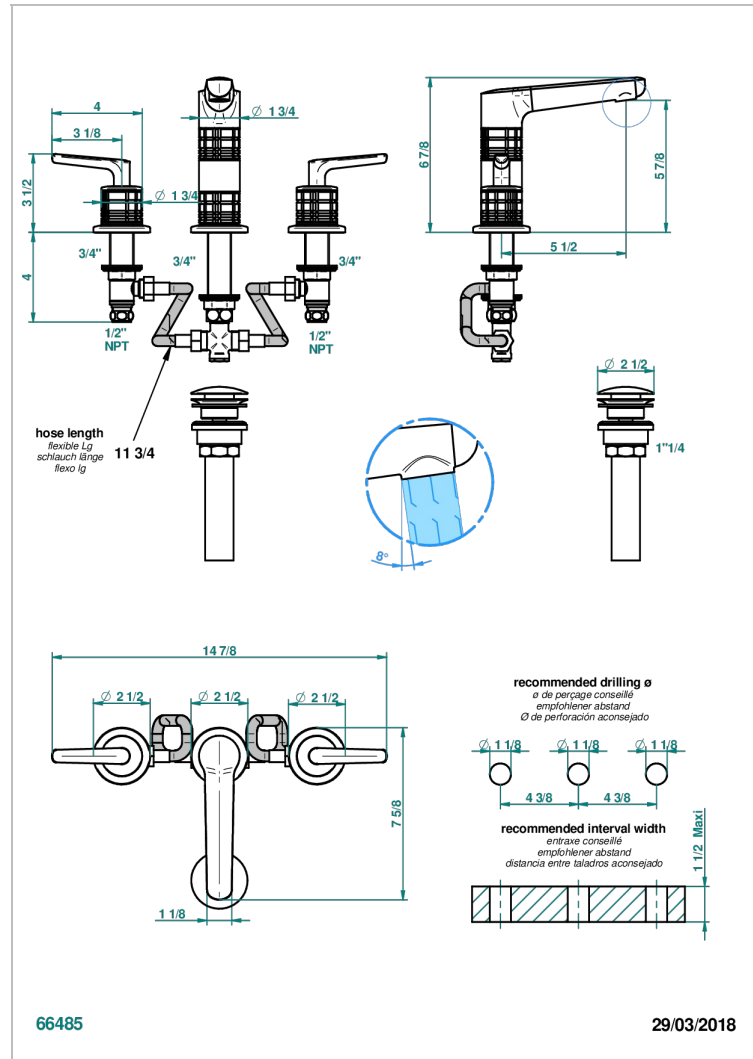

SYSTEM CRYSTAL WITH LEVER

G9K-152/US

Rim mounted 3-hole basin mixer with waste, high spout

CARACTERÍSTICAS

- System Crystal with lever
- Rim mounted 3-hole basin mixer with waste, high spout

ACABADOS DISPONIBLES

Pvd umber - H66
Pvd umber mate - H67